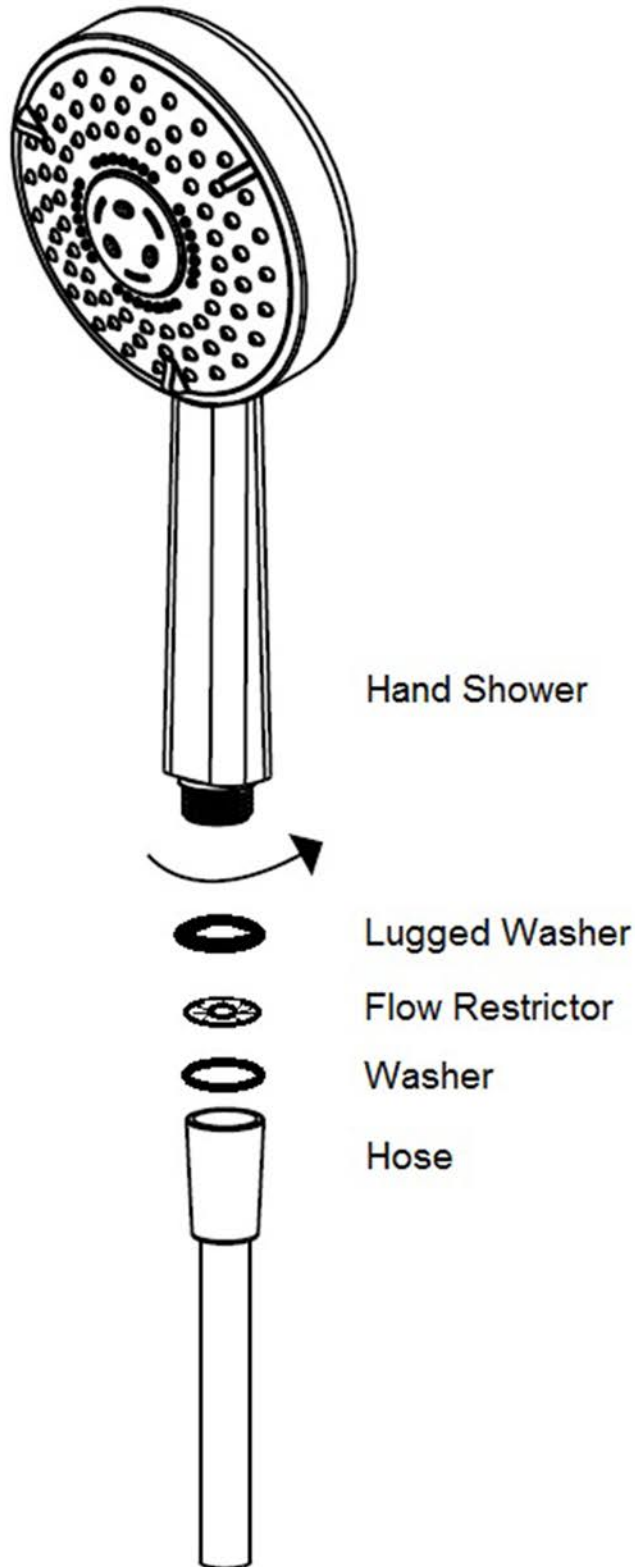

Installation Instructions

Hand Showers

Due to our policy of continuous development, all designs and measurements are intended only as a guide and are subject to change without notice. Being hand made products they are subject to a size variance E&OE. This brochure is representative of the actual products at time of printing. Please confirm all particulars before purchase. Casa Lusso recommends having the product on site before commencing rough in.