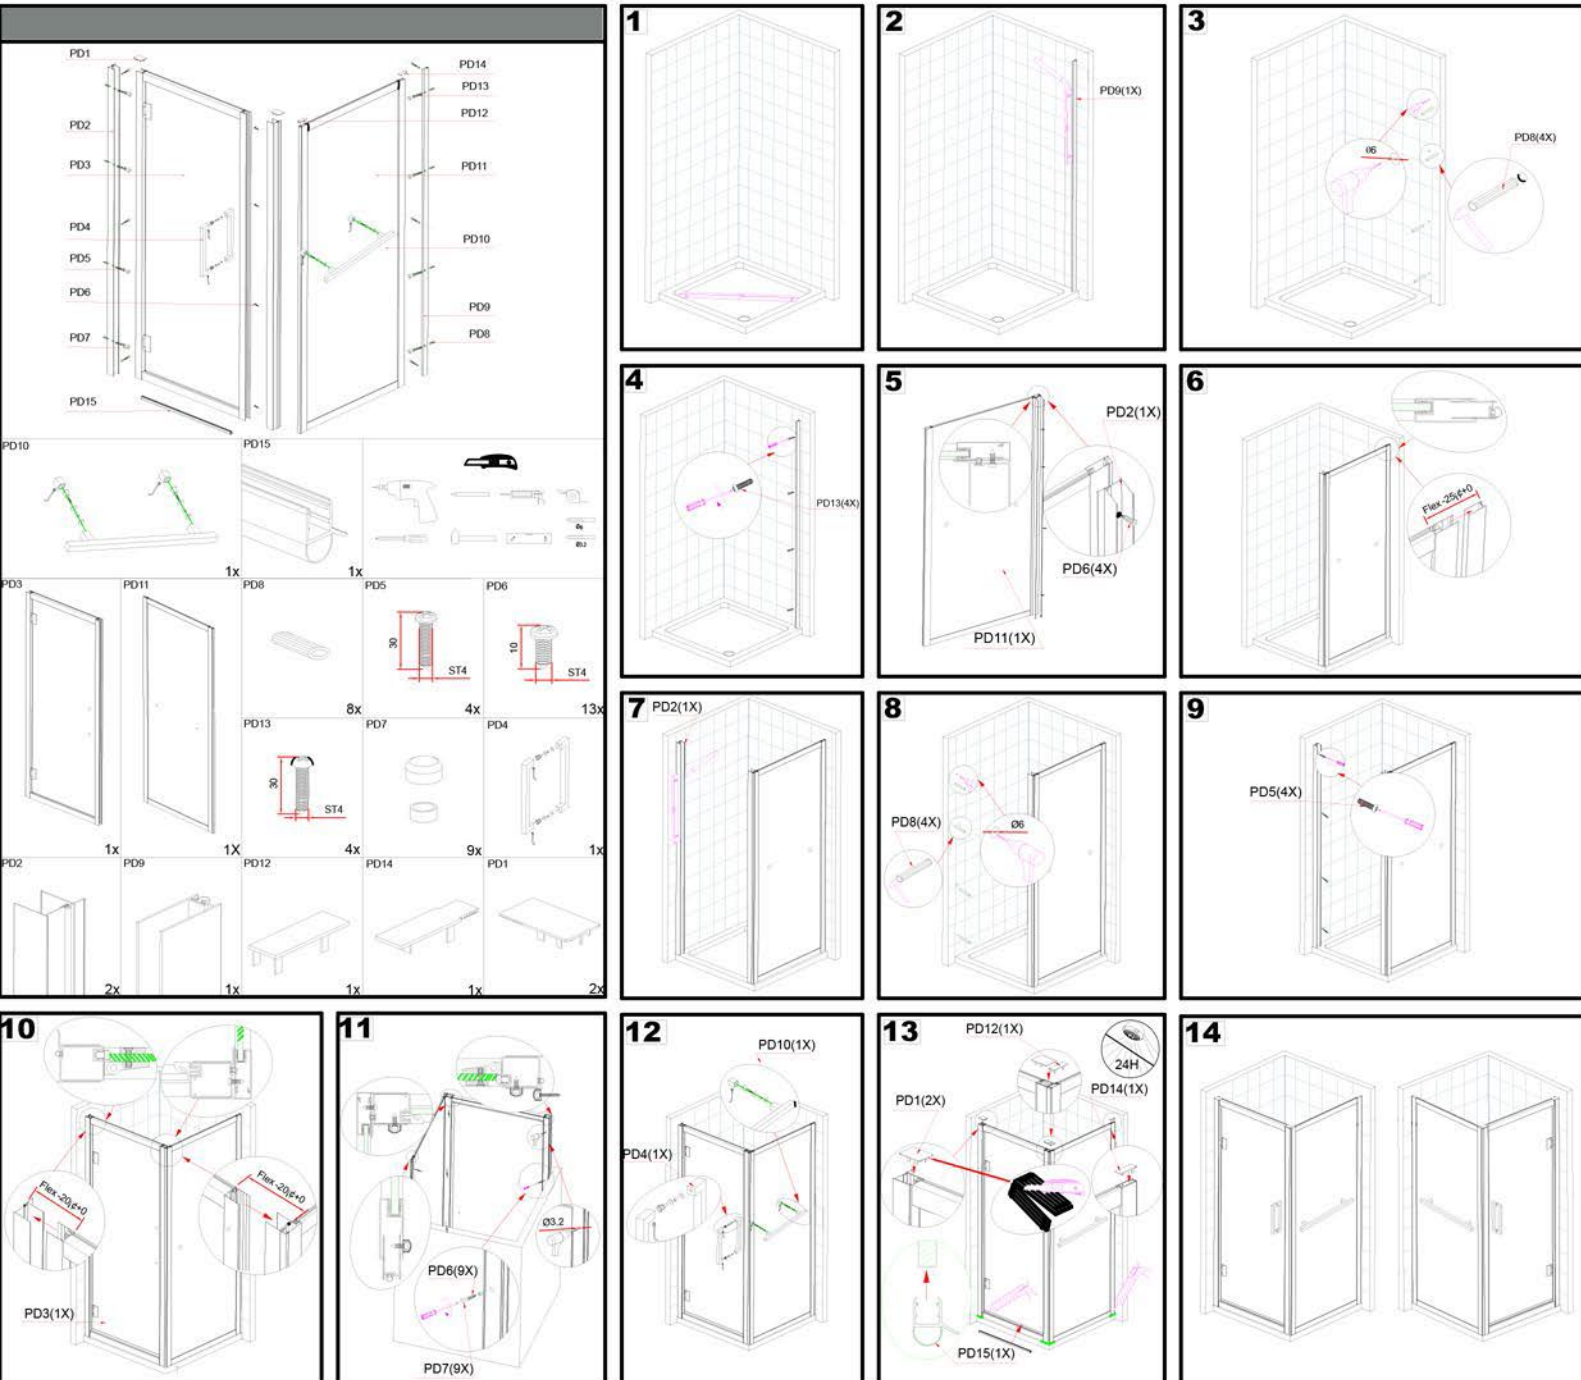

LN9090

Due to our policy of continuous development, all designs and measurements are intended only as a guide and are subject to change without notice. Being hand made products they are subject to a size variance E&OE. This brochure is representative of the actual products at time of printing. Please confirm all particulars before purchase. Casa Lusso recommends having the product on site before commencing rough in.