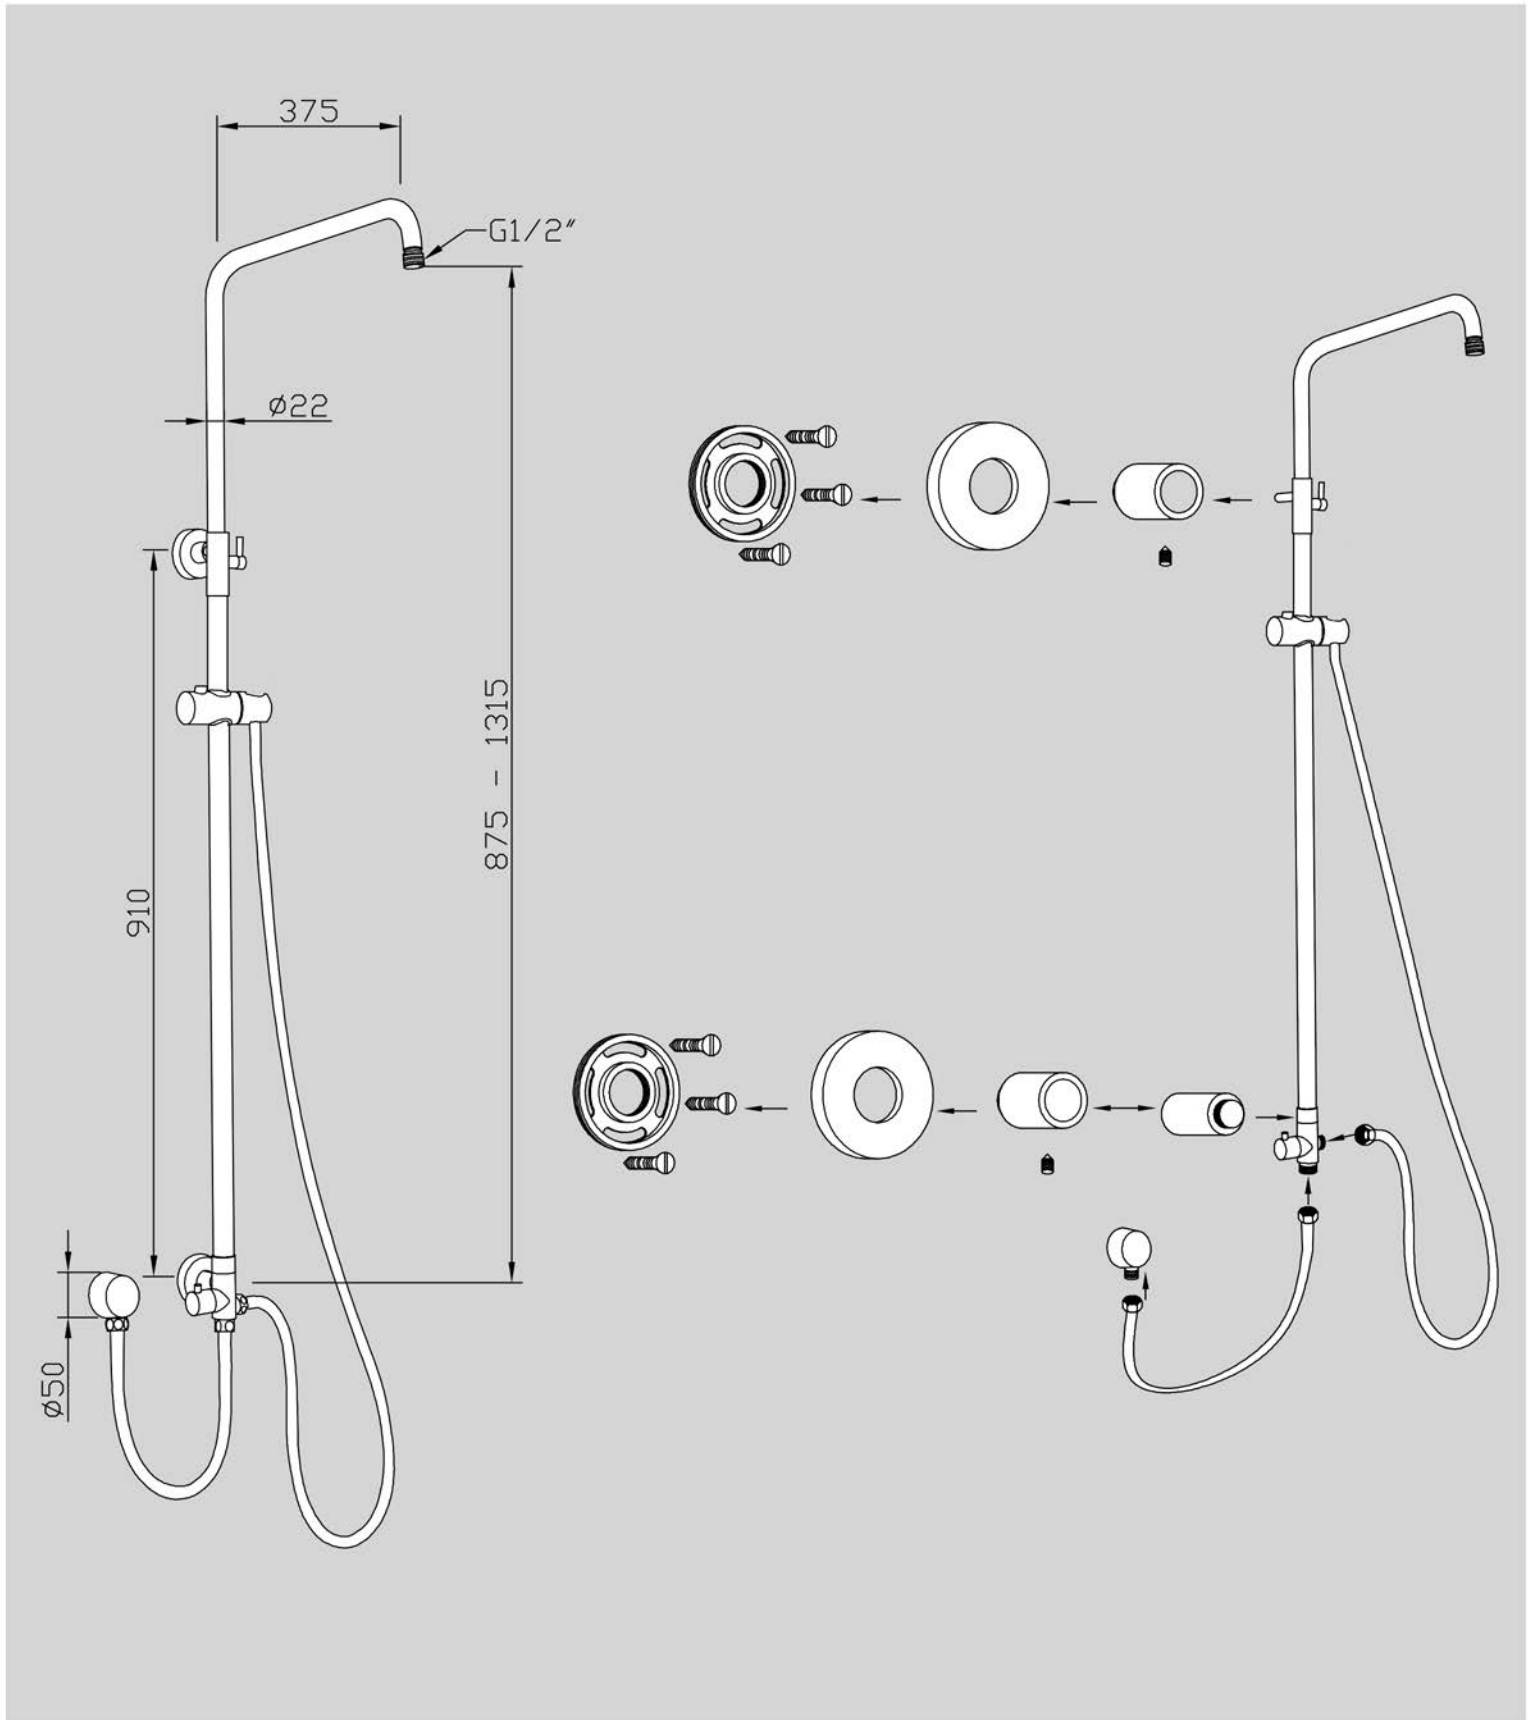

Installation Instructions

SP8101 Spin Integrated Shower System

Due to our policy of continuous development, all designs and measurements are intended only as a guide and are subject to change without notice. Being hand made products they are subject to a size variance E&OE. This brochure is representative of the actual products at time of printing. Please confirm all particulars before purchase. Casa Lusso recommends having the product on site before commencing work.