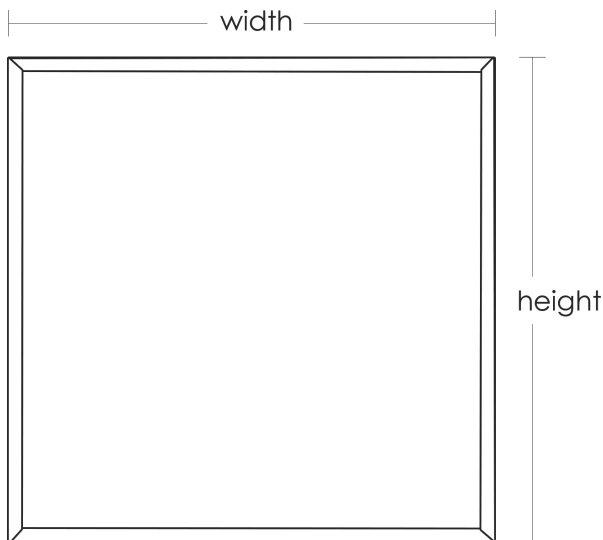

## SPECIFICATIONS

<b>Material</b>	5mm Glass with Vinyl Backing
<b>Finish</b>	15mm Bevell Edge on all sides
<b>Installation</b>	Double sided tape & silicone

CODE	HEIGHT	WIDTH
MV900x600	600	900
MV900x750	750	900
MV1200x750	750	1200
MV1200x900	900	1200
MV1200x1200	1200	1200
MV1500x900	900	1500
MV1500x1200	1200	1500
MV1800x900	900	1800