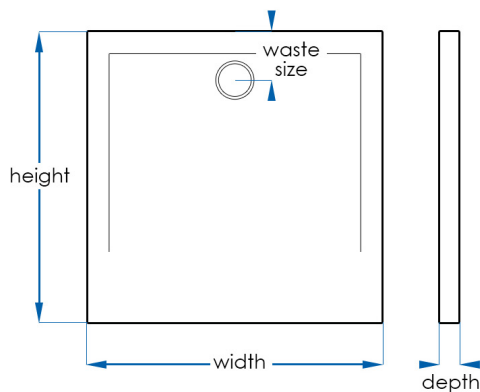

SMC

Self Supporting Shower Base

7
YEAR
WARRANTY

CODE	HEIGHT	WIDTH	DEPTH	WASTE SIZE
SMC9090	900	900	40	150mm
SMC12090	900	1200	40	150mm
SMC9090G	900	900	40	150mm

SPECIFICATIONS

Material: Sheet Material Compound

Finish: 2 pac white gloss

Warranty: 7 year replacement product or parts

**CASA
LUSSO**

Due to our policy of continuous development, all designs and measurements are intended only as a guide and are subject to change without notice. Being hand made products they are subject to a size variance E&OE. This brochure is representative of the actual products at time of printing. Please confirm all particulars before purchase. Casa Lusso recommends having the product on site before commencing rough in.