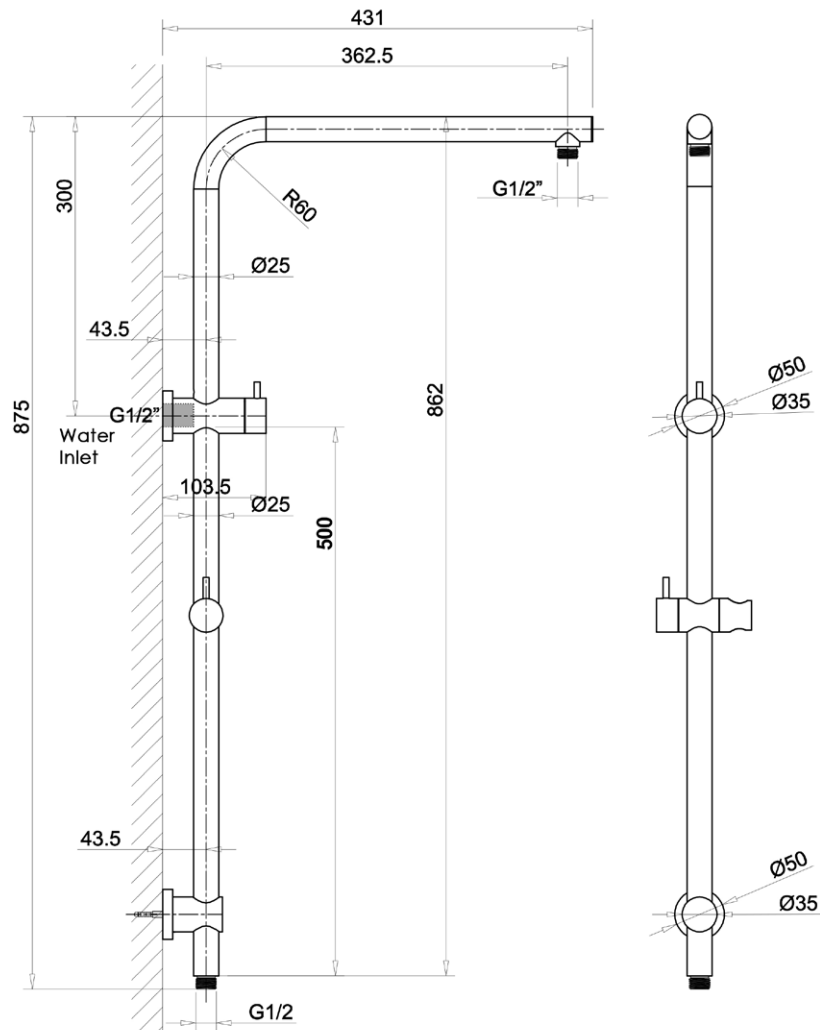

KUBICA

Shower System

5
YEAR
WARRANTY

SPECIFICATIONS

Features	Contemporary design and functionality. Built in diverter allows you to easily switch from overhead to hand shower. Suitable for brand new or retrofit installation.
Material Code	Chrome plated solid brass rail and fixing brackets. KUB02
Warranty	5 year replacement product or parts

Available at
[hb] Highgrove Bathrooms
www.highgrovebathrooms.com

OMEGA NERO

Shower System

5
YEAR
WARRANTY

SPECIFICATIONS

Features	Contemporary design and functionality. Built in diverter allows you to easily switch from overhead to hand shower. Height adjustable and lockable slide mechanism. Suitable for brand new or retrofit installation.
Material	Solid brass sliding rail and fixing brackets with Matte Black finish
Code	OMG02MB
Warranty	5 year replacement product or parts