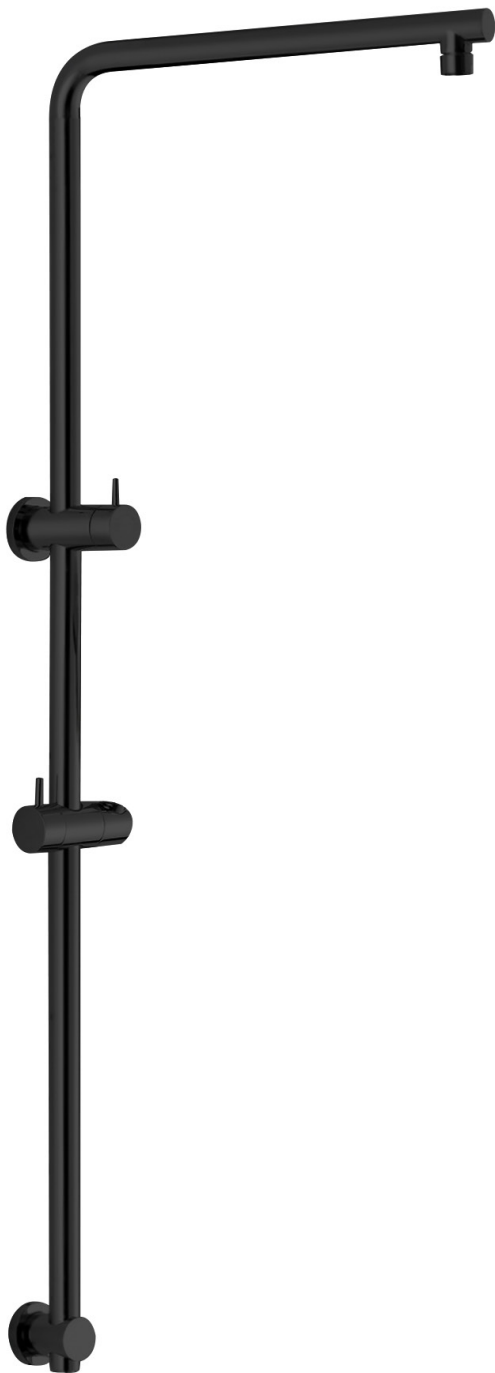

KUBICA

Shower System

5
YEAR
WARRANTY

SPECIFICATIONS

Features	Contemporary design and functionality. Built in diverter allows you to easily switch from overhead to hand shower. Suitable for brand new or retrofit installation.
Material Code	Chrome plated solid brass rail and fixing brackets. KUB02
Warranty	5 year replacement product or parts

Available at
[hb] Highgrove Bathrooms
www.highgrovebathrooms.com

OMEGA NERO

Shower System

5
YEAR
WARRANTY

SPECIFICATIONS

Features	Contemporary design and functionality. Built in diverter allows you to easily switch from overhead to hand shower. Height adjustable and lockable slide mechanism. Suitable for brand new or retrofit installation.
Material	Solid brass sliding rail and fixing brackets with Matte Black finish
Code	OMG02MB
Warranty	5 year replacement product or parts