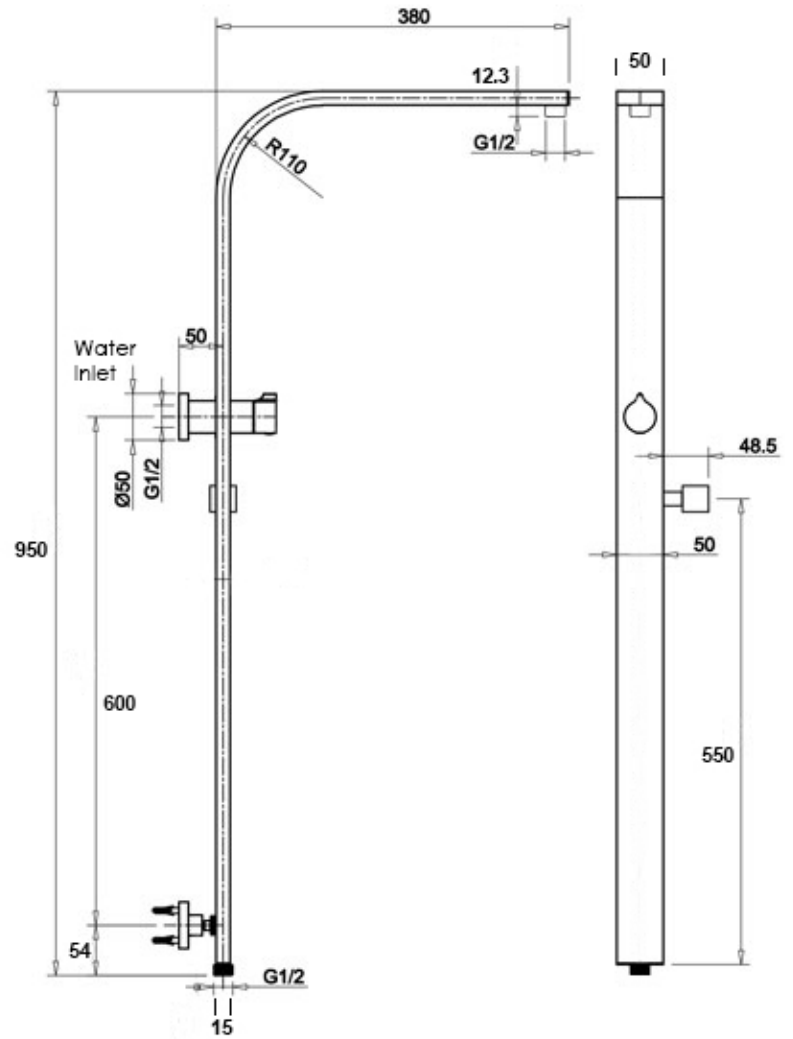

KUBICA

Shower System

5
YEAR
WARRANTY

SPECIFICATIONS

Features	Contemporary design and functionality. Built in diverter allows you to easily switch from overhead to hand shower. Suitable for brand new or retrofit installation.
Material Code	Chrome plated solid brass rail and fixing brackets. KUB02
Warranty	5 year replacement product or parts

Available at
[hb] Highgrove Bathrooms
www.highgrovebathrooms.com

OMEGA NERO

Shower System

5
YEAR
WARRANTY

SPECIFICATIONS

Features	Contemporary design and functionality. Built in diverter allows you to easily switch from overhead to hand shower. Height adjustable and lockable slide mechanism. Suitable for brand new or retrofit installation.
Material	Solid brass sliding rail and fixing brackets with Matte Black finish
Code	OMG02MB
Warranty	5 year replacement product or parts