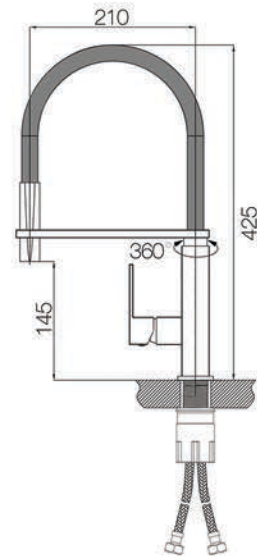

CHEVRON CASALUSSO

Bold angles teamed with simple form and a brilliant chrome finish, the Chevron series of kitchen mixer tapware will give a harmonious and contemporary feel to any kitchen or laundry

130078-SP

130078

-  Pull Down Sink Mixer with Black Flexi Hose and a Brushed Chrome finish - WELS 5 Star, 6 litres per minute
-  Pull Down Sink Mixer with Chrome Flexi Hose and a Chrome Plated finish - WELS 5 Star, 6 litres per minute

www.casalusso.com.au

Due to our policy of continuous development, all designs and measurements are intended only as a guide and are subject to change without notice. Being hand made products they are subject to a size variance E&OE. This brochure is representative of the actual products at time of printing. Please confirm all particulars before purchase. Casa Lusso recommends having the product on site before commencing rough in. Warranty - 5 year ceramic disc & parts only : 1 year labour