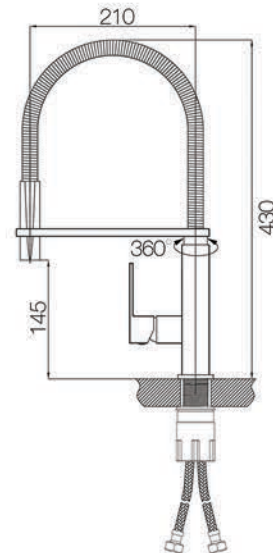

CHEVRON CASALUSSO

Bold angles teamed with simple form and a brilliant chrome finish, the Chevron series of kitchen mixer tapware will give a harmonious and contemporary feel to any kitchen or laundry

130078-SP

130078

-  Pull Down Sink Mixer with Black Flexi Hose and a Brushed Chrome finish - WELS 5 Star, 6 litres per minute
-  Pull Down Sink Mixer with Chrome Flexi Hose and a Chrome Plated finish - WELS 5 Star, 6 litres per minute

www.casalusso.com.au

Due to our policy of continuous development, all designs and measurements are intended only as a guide and are subject to change without notice. Being hand made products they are subject to a size variance E&OE. This brochure is representative of the actual products at time of printing. Please confirm all particulars before purchase. Casa Lusso recommends having the product on site before commencing rough in. Warranty - 5 year ceramic disc & parts only : 1 year labour