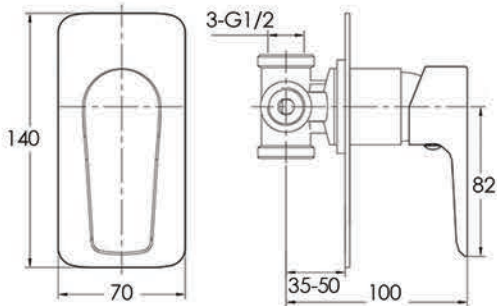

Sink Mixer - ED120MB
WELS 5 Star, 6 litres per minute

Basin Mixer - ED100MB

Tall Basin Mixer - ED110MB

Wall Basin Mixer - ED130MB

Sink Mixer - ED120MB

In Wall Mixer - ED140MB

In Wall Mixer with Diverter - ED150MB

Please visit Casa Lusso website for Warranty information and latest product updates

All dimensions are intended only as a guide & are subject to change without notice. Being hand made products they are subject to a size variance E&OE.