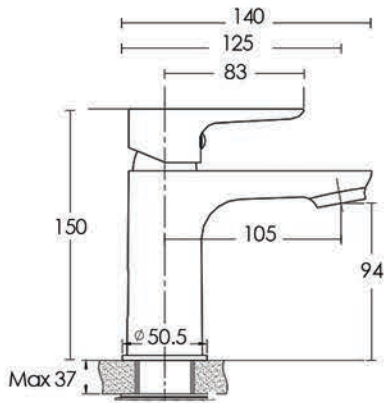

Basin Mixer - ED100MB
WELS 5 Star, 6 litres per minute

Tall Basin Mixer - ED110MB
WELS 5 Star, 6 litres per minute

Wall Basin Mixer - ED130MB
WELS 5 Star, 6 litres per minute

In Wall Mixer - ED140MB

In Wall Mixer with Diverter - ED150MB

Sink Mixer - ED120MB
WELS 5 Star, 6 litres per minute

Basin Mixer - ED100MB

Tall Basin Mixer - ED110MB

Wall Basin Mixer - ED130MB

Sink Mixer - ED120MB

In Wall Mixer - ED140MB

In Wall Mixer with Diverter - ED150MB

Please visit Casa Lusso website for Warranty information and latest product updates

All dimensions are intended only as a guide & are subject to change without notice. Being hand made products they are subject to a size variance E&OE.