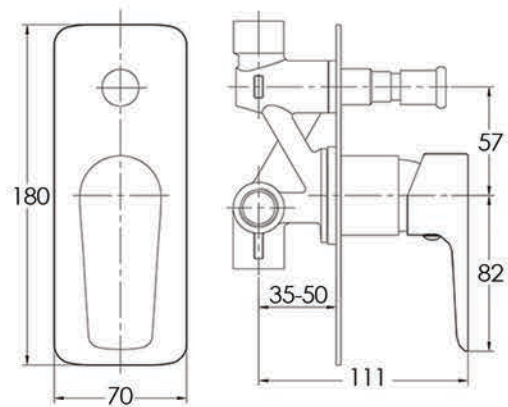

Sink Mixer - ED120MB
WELS 5 Star, 6 litres per minute

Basin Mixer - ED100MB

Tall Basin Mixer - ED110MB

Wall Basin Mixer - ED130MB

Sink Mixer - ED120MB

In Wall Mixer - ED140MB

In Wall Mixer with Diverter - ED150MB

Please visit Casa Lusso website for Warranty information and latest product updates

All dimensions are intended only as a guide & are subject to change without notice. Being hand made products they are subject to a size variance E&OE.