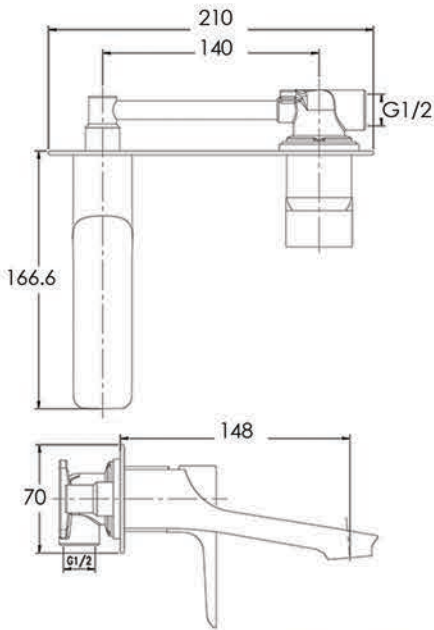

Sink Mixer - ED120MB
WELS 5 Star, 6 litres per minute

Basin Mixer - ED100MB

Tall Basin Mixer - ED110MB

Wall Basin Mixer - ED130MB

Sink Mixer - ED120MB

In Wall Mixer - ED140MB

In Wall Mixer with Diverter - ED150MB