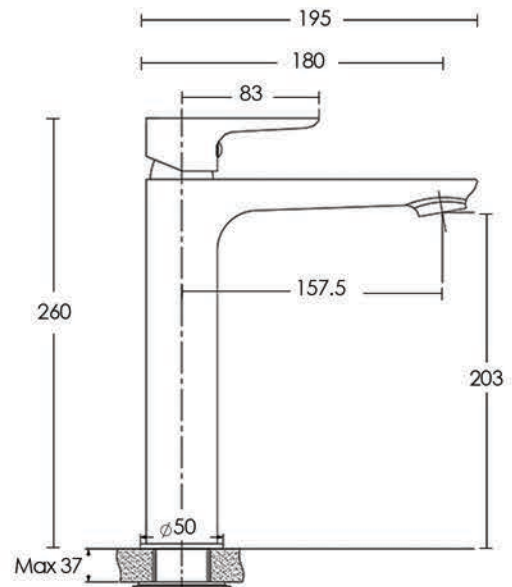

Basin Mixer - ED100MB
WELS 5 Star, 6 litres per minute

Tall Basin Mixer - ED110MB
WELS 5 Star, 6 litres per minute

Wall Basin Mixer - ED130MB
WELS 5 Star, 6 litres per minute

In Wall Mixer - ED140MB

In Wall Mixer with Diverter - ED150MB

Sink Mixer - ED120MB
WELS 5 Star, 6 litres per minute

Basin Mixer - ED100MB

Tall Basin Mixer - ED110MB

Wall Basin Mixer - ED130MB

Sink Mixer - ED120MB

In Wall Mixer - ED140MB

In Wall Mixer with Diverter - ED150MB