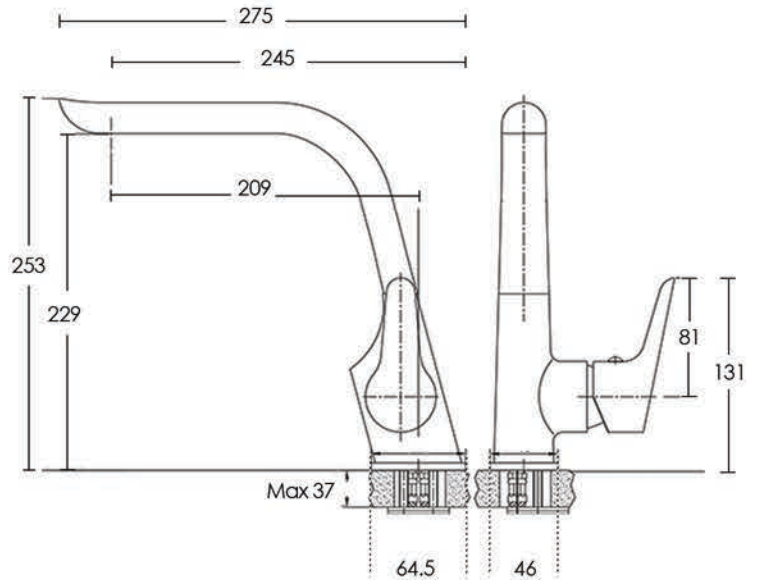

Sink Mixer - ED120MB
WELS 5 Star, 6 litres per minute

Basin Mixer - ED100MB

Tall Basin Mixer - ED110MB

Wall Basin Mixer - ED130MB

Sink Mixer - ED120MB

In Wall Mixer - ED140MB

In Wall Mixer with Diverter - ED150MB

Please visit Casa Lusso website for Warranty information and latest product updates

All dimensions are intended only as a guide & are subject to change without notice. Being hand made products they are subject to a size variance E&OE.