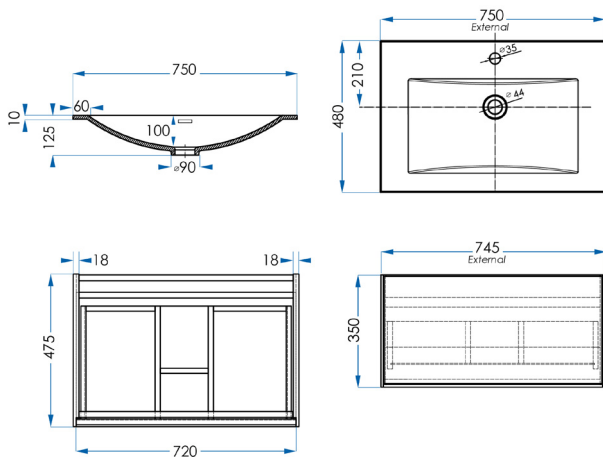

## SPECIFICATIONS

- Top** Polymarble top with inset basin with overflow and one tap hole
- Body** Moisture resistant 2 Pac white gloss with a moisture resistant timber veneer. Quality metal drawer runners.
- Colours** White with timber veneer.

For our own established efforts supporting environmental and health preservation all of our Vanities are made to the commercially recognised E1 Standard.

CODE	HEIGHT	WIDTH	DEPTH	DRAWERS
VLI750-LT	480	750	350mm	1
VLI900-LTC	480	900	350mm	1