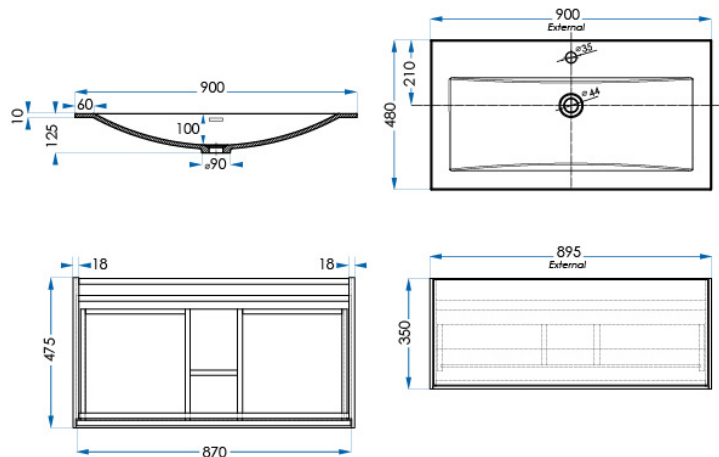

## SPECIFICATIONS

- Top** Polymarble top with inset basin with overflow and one tap hole
- Body** Moisture resistant 2 Pac white gloss with a moisture resistant timber veneer. Quality metal drawer runners.
- Colours** White with timber veneer.

For our own established efforts supporting environmental and health preservation all of our Vanities are made to the commercially recognised E1 Standard.

CODE	HEIGHT	WIDTH	DEPTH	DRAWERS
VLI750-LT	480	750	350mm	1
VLI900-LTC	480	900	350mm	1