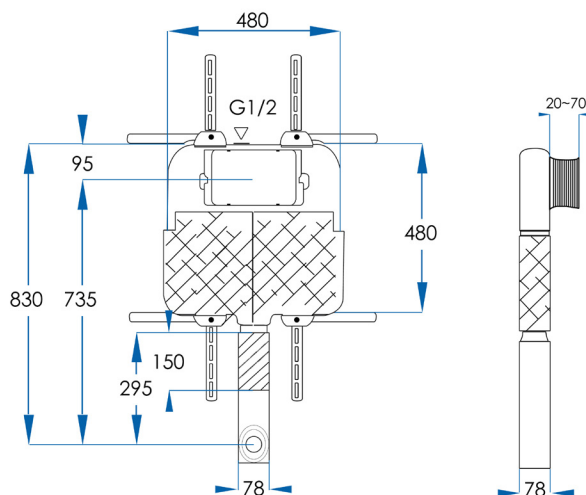

IN WALL CISTERN

Pneumatic

7
YEAR
WARRANTY

PNEUMATIC PLATE To suit K301-Q

K5210B
Black

K5210W
White

Size 232x148x95mm

Material Glass

Warranty 7 year replacement product

K5233MB
Matte Black

K5233CH
Chrome

K5233BB
Brushed Brass

K5233BN
Brushed Nickel

Size 235x150x100mm

Material ABS Construction

Warranty 7 year replacement product

WaterMark

AS1172

LN 21587

WDI

SPECIFICATIONS

Features	Suitable for stud internal wall partitions
Installation	Supplied to suit pneumatic push plates K5210B, K5210W or K5233 (sold separately)
Code	K301-Q
Warranty	7 year replacement product