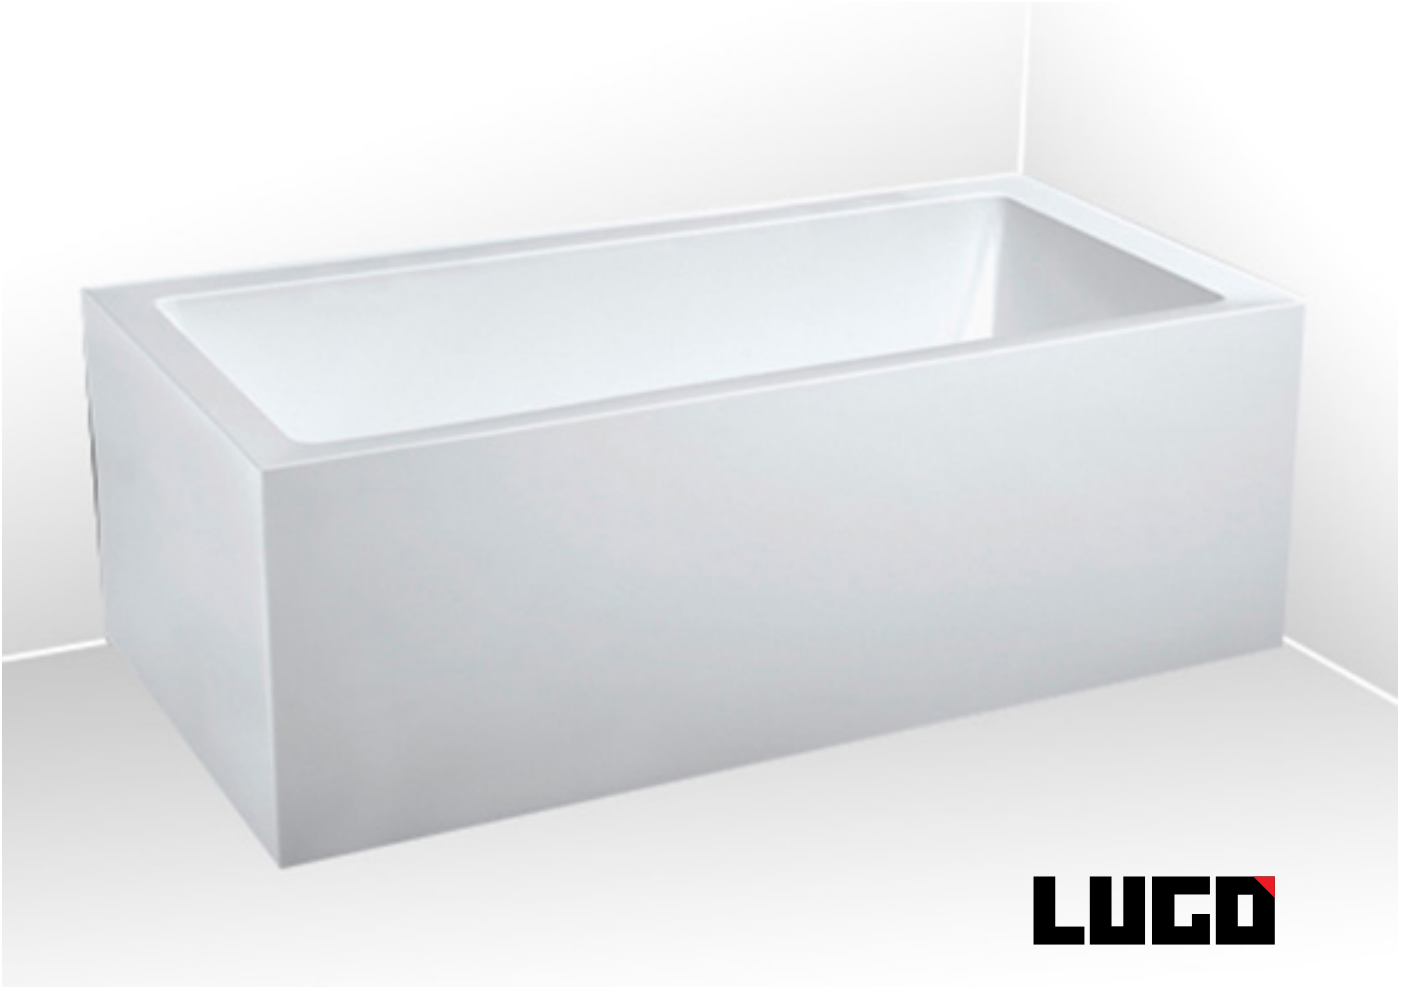

LUGO

Freestanding Corner Bath 1650mm Gloss White (RHS)

7
YEAR
WARRANTY

LUGO

SPECIFICATIONS

Size	1650x750mm
Height	520mm
Material	Sanitary Grade Acrylic
Waste Size	40mm
Capacity	207L
Weight	51kg
Code	LU1650R-W
Warranty	7 year replacement product (bath shell): 1 year labour
Notes	Available in Left or Right