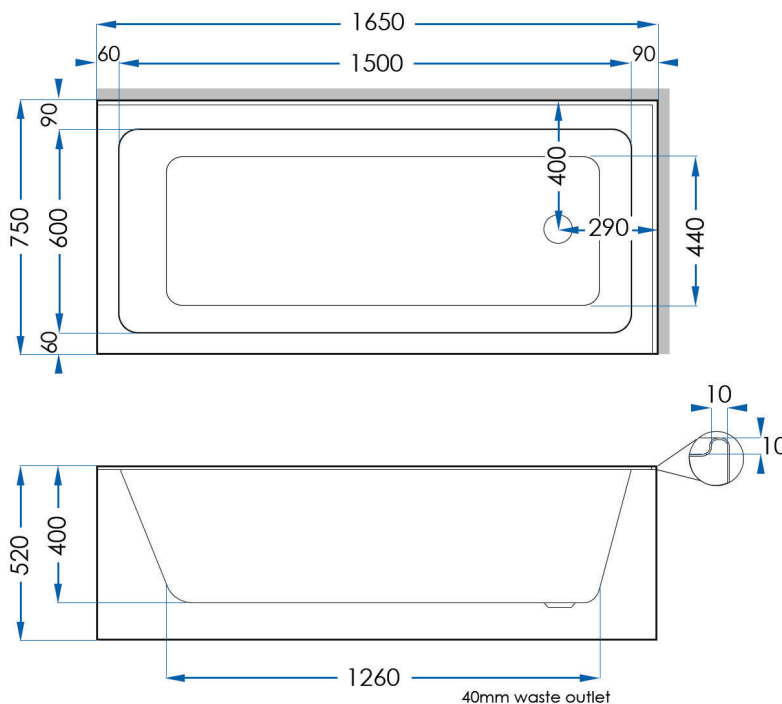

LUGO

Freestanding Corner Bath 1650mm Gloss White (RHS)

7
YEAR
WARRANTY

LUGO

SPECIFICATIONS

Size	1650x750mm
Height	520mm
Material	Sanitary Grade Acrylic
Waste Size	40mm
Capacity	207L
Weight	51kg
Code	LU1650R-W
Warranty	7 year replacement product (bath shell): 1 year labour
Notes	Available in Left or Right