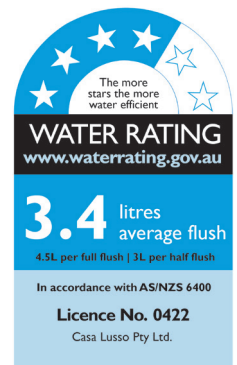

VISTA

Rimless Floor Pan Toilet Suite

7
YEAR
WARRANTY

WaterMark
AS1172
LN 23142
Casa Lusso

SPECIFICATIONS

| | |
|--------------------------|--|
| Water Consumption | WELS 4 Star, 4.5L/full, 3L/half, 3.4L/avg flush |
| Features | Highest Quality Vitreous China Construction Rimless Flushing Technology Heavy Duty Duraplast Quick Release Soft Close Seat Suitable for In-Wall Cistern K301 or K301-Q Standard P Trap |
| Installation | Supplied with S-Trap Adaptor to suit 140-180mm Set Out TVI3-W |
| Code | TVI3-W |
| Warranty | 7 year replacement product or parts*: 1 year labour <small>*Excludes valves, seats, button assembly, links, flush pipes & other internal components which carry a 1 year replacement warranty</small> |