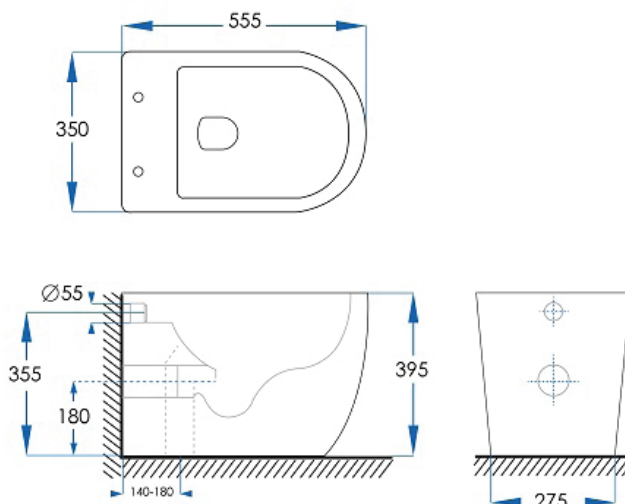

VISTA

Rimless Floor Pan Toilet Suite

7
YEAR
WARRANTY

WaterMark
AS1172
LN 23142
Casa Lusso

SPECIFICATIONS

| | |
|--------------------------|--|
| Water Consumption | WELS 4 Star, 4.5L/full, 3L/half, 3.4L/avg flush |
| Features | Highest Quality Vitreous China Construction Rimless Flushing Technology Heavy Duty Duraplast Quick Release Soft Close Seat Suitable for In-Wall Cistern K301 or K301-Q Standard P Trap |
| Installation | Supplied with S-Trap Adaptor to suit 140-180mm Set Out TVI3-W |
| Code | TVI3-W |
| Warranty | 7 year replacement product or parts*: 1 year labour <small>*Excludes valves, seats, button assembly, links, flush pipes & other internal components which carry a 1 year replacement warranty</small> |

CASA LUSSO

Due to our policy of continuous development, all designs and measurements are intended only as a guide and are subject to change without notice. Being hand made products they are subject to a size variance E&OE. This brochure is representative of the actual products at time of printing. Please confirm all particulars before purchase. Casa Lusso recommends having the product on site before commencing rough in.