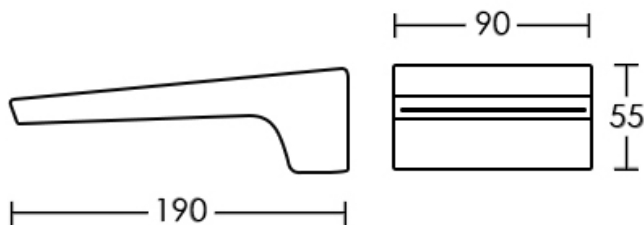

OMEGA

In Wall Waterfall Spout Chrome 190mm

3
YEAR
WARRANTY

AS 3718
WM 30023
CASA LUSSO

SPECIFICATIONS

Material	Chrome Plated Solid Brass Construction
Includes	Spout only
Code	OMG190-CH
Warranty	3 Year replacement product and parts