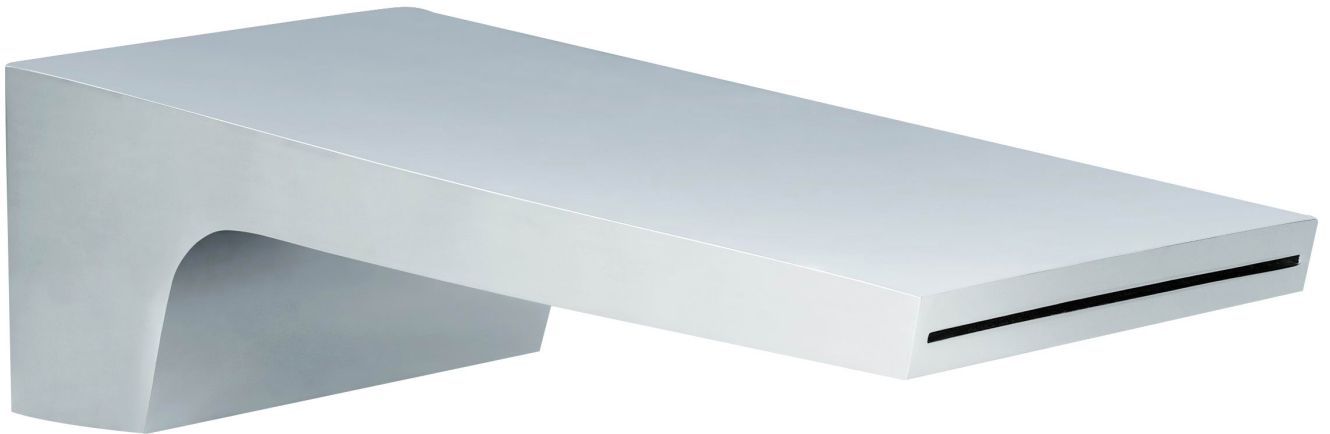

OMEGA

In Wall Waterfall Spout Chrome 190mm

3
YEAR
WARRANTY

AS 3718
WM 30023
CASA LUSSO

SPECIFICATIONS

Material	Chrome Plated Solid Brass Construction
Includes	Spout only
Code	OMG190-CH
Warranty	3 Year replacement product and parts