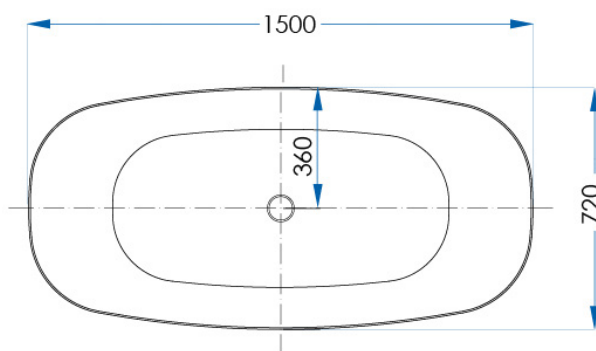

## SPECIFICATIONS

Size	1500x720mm
Height	560mm
Material	Sanitary Grade Acrylic
Finish	Matte White
Waste Size	40mm
Code	AC1500-MW
Warranty	7 year replacement product (bath shell); 1 year labour