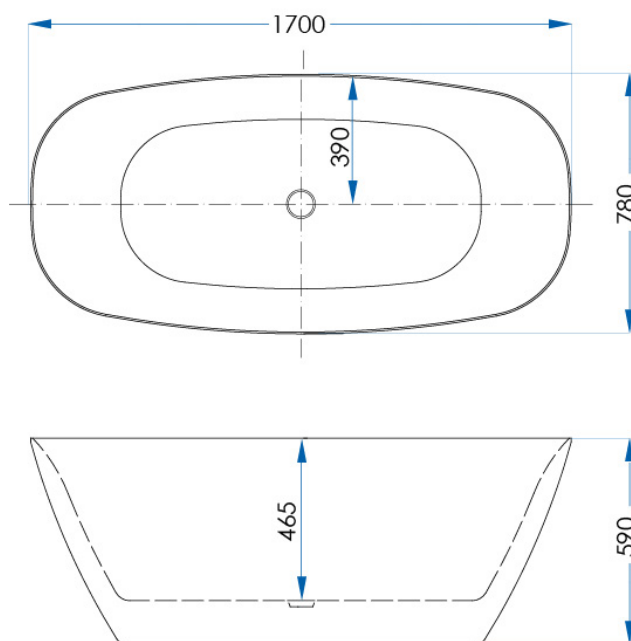

ACACIA (Matte White)

1700mm Freestanding Bath

7
YEAR
WARRANTY

SPECIFICATIONS

Size	1700x780mm
Height	590mm
Material	Sanitary Grade Acrylic
Finish	Matte White
Waste Size	40mm
Code	AC1700-MW
Warranty	7 year replacement product (bath shell); 1 year labour