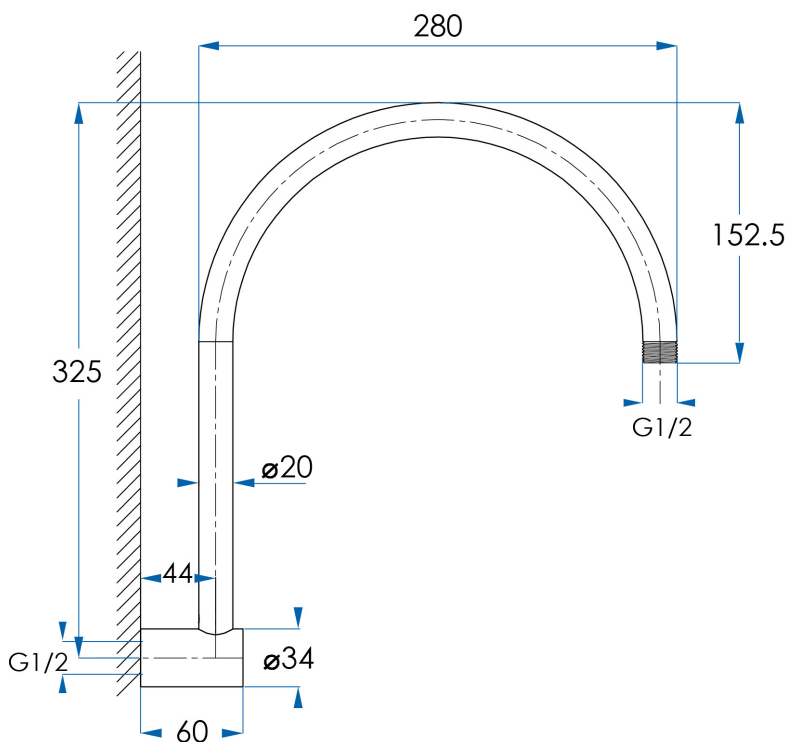

# SPIN

Gooseneck Shower Arm Brushed Brass

**5**  
YEAR  
WARRANTY

## SPECIFICATIONS

<b>Material</b>	Solid Brass construction with an industrial grade PVD (Physical Vapor Deposition) electro plate finish.
<b>Code</b>	WGOOSR-BB
<b>Warranty</b>	5 year replacement product or parts