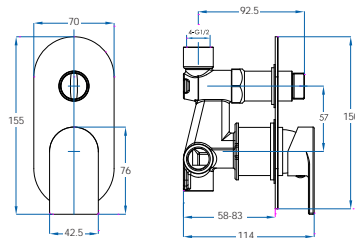

Ollie In Wall Mixer with Diverter
OL150 / OL150MB / OL150BN