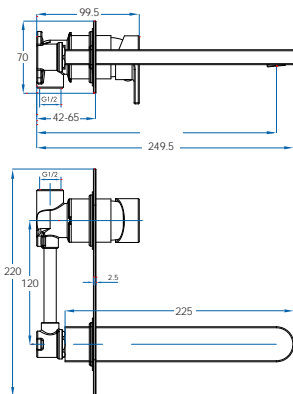

Ollie Brushed Nickel Wall Basin/Bath Mixer
WELS 6 Star, 4.5 litres per minute
OL130BN

Ollie Brushed Nickel Wall Bath Spout
OL090BN

Ollie brushed nickel

Ollie technical drawing

tapware

Ollie Mini Basin Mixer
WELS 6 Star, 4.5 litres per minute
OL100 / OL100MB / OL100BN

Ollie Basin Mixer
WELS 6 Star, 4.5 litres per minute
OL105 / OL105MB / OL105BN

Ollie Tall Basin Mixer
WELS 6 Star, 4.5 litres per minute
OL110 / OL110MB / OL110BN

Ollie In Wall Mixer
OL140 / OL140MB / OL140BN

Ollie In Wall Mixer with Diverter
OL150 / OL150MB / OL150BN

Ollie Wall Basin/Bath Mixer
WELS 6 Star, 4.5 litres per minute
OL130 / OL130MB / OL130BN

Ollie Wall Bath Spout
OL090 / OL090MB / OL090BN

Ollie technical drawing