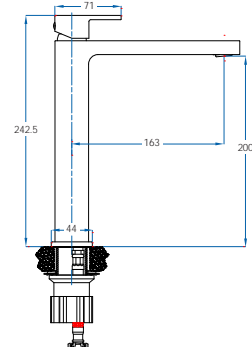

Ollie Tall Basin Mixer
WELS 6 Star, 4.5 litres per minute
OL110 / OL110MB / OL110BN