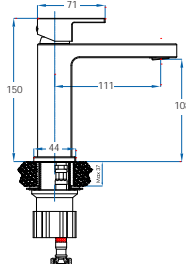

Ollie Brushed Nickel Wall Basin/Bath Mixer
WELS 6 Star, 4.5 litres per minute
OL130BN

Ollie Brushed Nickel Wall Bath Spout
OL090BN

Ollie brushed nickel

Ollie technical drawing

tapware

Ollie Mini Basin Mixer
WELS 6 Star, 4.5 litres per minute
OL100 / OL100MB / OL100BN