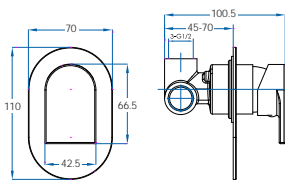

Ollie In Wall Mixer
OL140 / OL140MB / OL140BN