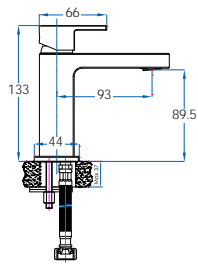

Ollie Brushed Nickel Wall Basin/Bath Mixer
WELS 6 Star, 4.5 litres per minute
OL130BN

Ollie Brushed Nickel Wall Bath Spout
OL090BN

Ollie brushed nickel

Ollie technical drawing

tapware

Ollie Mini Basin Mixer
WELS 6 Star, 4.5 litres per minute
OL100 / OL100MB / OL100BN