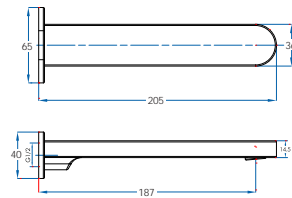

Ollie In Wall Mixer with Diverter
OL150 / OL150MB / OL150BN

Ollie Wall Basin/Bath Mixer
WELS 6 Star, 4.5 litres per minute
OL130 / OL130MB / OL130BN

Ollie Wall Bath Spout
OL090 / OL090MB / OL090BN

Ollie technical drawing