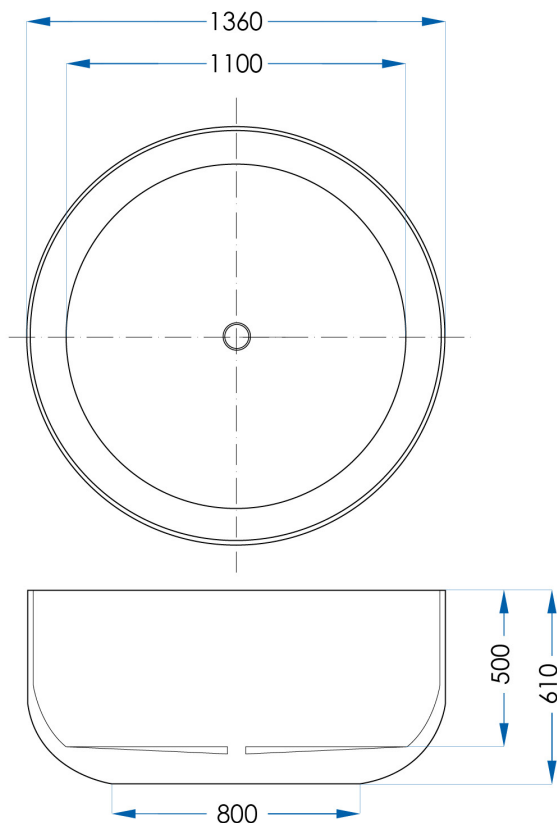

ROTONDO (Matte Black)

1360mm Freestanding Bath

7
YEAR
WARRANTY

SPECIFICATIONS

Size	1360x1360mm
Height	610mm
Material	Sanitary Grade Acrylic
Finish	Matte Black
Waste Size	40mm
Capacity	430L
Weight	75kg
Code	RO1360-B
Warranty	7 year replacement product (bath shell): 1 year labour