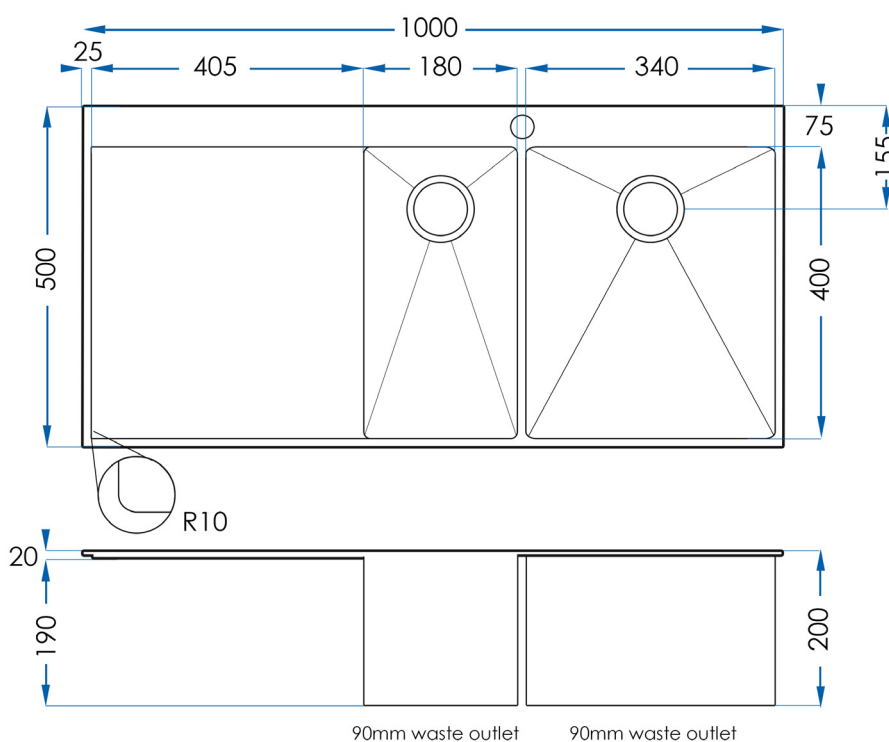

BURAZZO GRANDE

1 & 1/2 Bowl Kitchen Sink (Right)

SPECIFICATIONS

Size	1000x500mm
Bowl Size	340x400mm & 180x400mm
Depth	200mm & 190mm
Material	1.2mm Stainless Steel (304)
Finish	Brushed
Waste Size	90mm (Waste not included)
Installation	Undermount or Inset
Code	BU10050R
Warranty	7 year replacement product 1 year labour