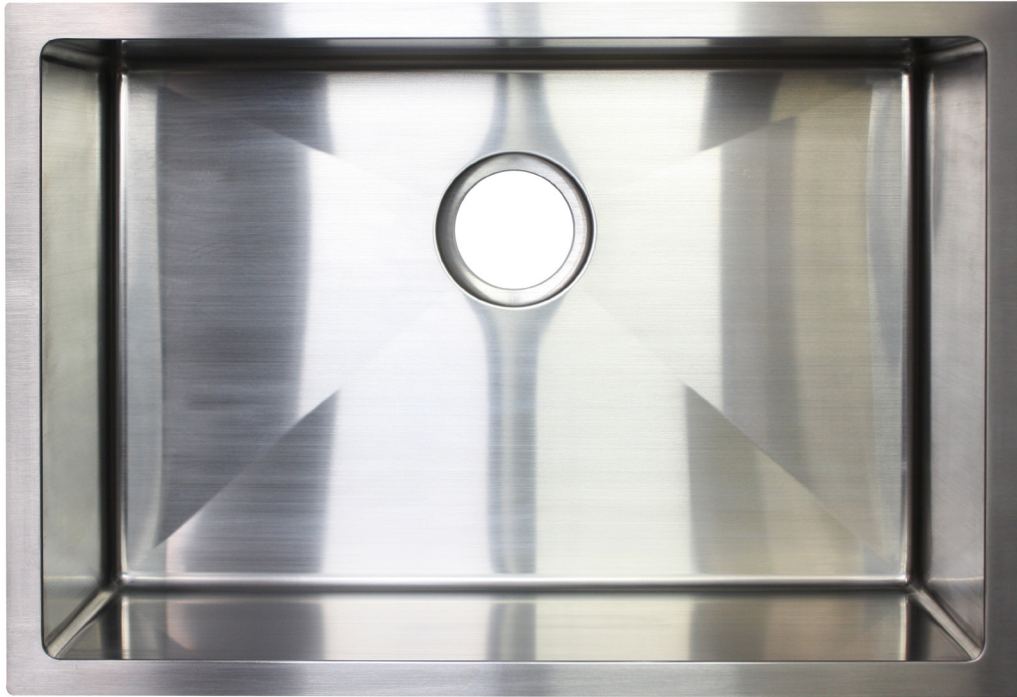

BURAZZO

Single Bowl Kitchen Sink 650mm

7
YEAR
WARRANTY

90mm waste outlet

SPECIFICATIONS

Size	650x450mm
Bowl Size	600x400mm
Depth	200mm
Material	1.2mm Stainless Steel (304)
Finish	Brushed
Waste Size	90mm (Waste not included)
Installation	Undermount or Inset
Code	BU654520S
Warranty	7 year replacement product 1 year labour