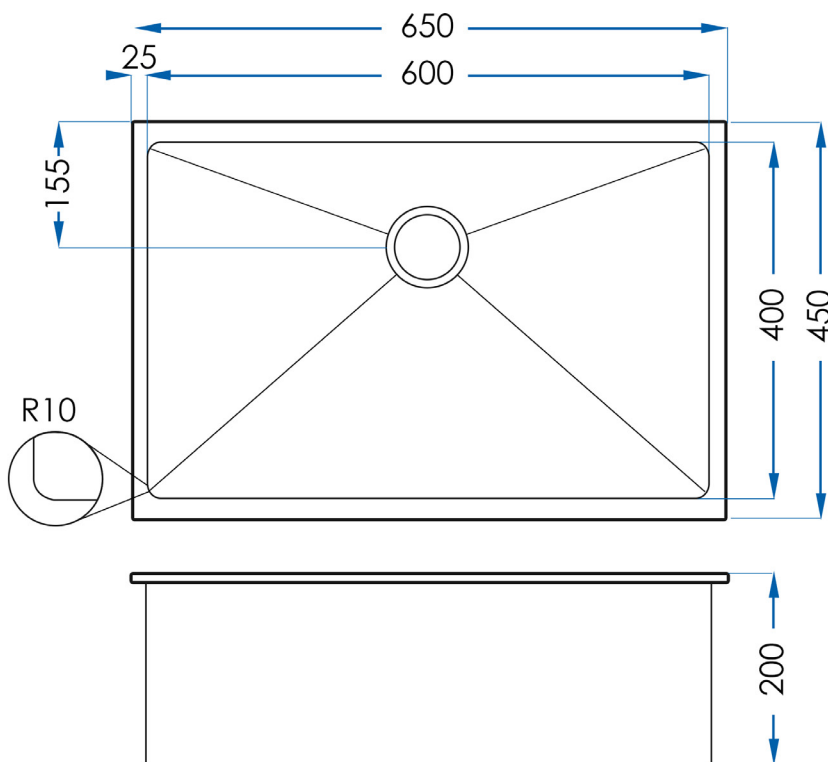

BURAZZO

Single Bowl Kitchen Sink 650mm

7
YEAR
WARRANTY

90mm waste outlet

SPECIFICATIONS

Size	650x450mm
Bowl Size	600x400mm
Depth	200mm
Material	1.2mm Stainless Steel (304)
Finish	Brushed
Waste Size	90mm (Waste not included)
Installation	Undermount or Inset
Code	BU654520S
Warranty	7 year replacement product 1 year labour