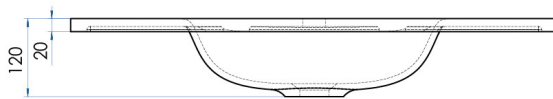

FLOW

Solid Surface Vanity Top w/ Integrated Basin Matte White 750mm

15
YEAR
WARRANTY

SPECIFICATIONS

Colour	Matte White
Material	Solid Surface Aluminium Hydroxide with a smooth, matte finish.
Includes	Solid Surface Top only
Notes	Suits the Lyra, Como, Eden, Phoenix and Jones & Jones Customisable Vanity ranges
Warranty	15 year replacement product : 1 year labour
Installation Notes	Depression for one tap hole included on top.
Code	FL750-M

CASA LUSO

Due to our policy of continuous development, all designs and measurements are intended only as a guide and are subject to change without notice. Being hand made products they are subject to a size variance E&OE. This brochure is representative of the actual products at time of printing. Please confirm all particulars before purchase. Casa Lusso recommends having the product on site before commencing rough in.

Available at

hb Highgrove Bathrooms
www.highgrovebathrooms.com.au