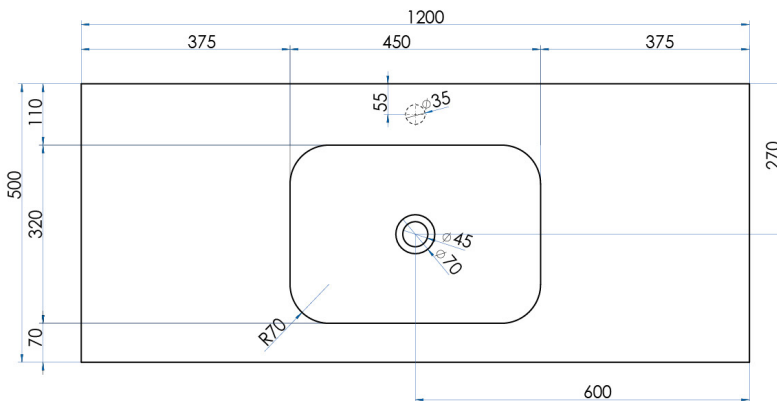

FLOW

Solid Surface Vanity Top w/ Integrated Basin Matte White 1200mm

15
YEAR
WARRANTY

SPECIFICATIONS

Colour	Matte White
Material	Solid Surface Aluminium Hydroxide with a smooth, matte finish.
Includes	Solid Surface Top only
Notes	Suits the Lyra, Como, Eden and Phoenix Vanity ranges
Warranty	15 year replacement product : 1 year labour
Installation Notes	Depression for one tap hole included on top.
Code	FL1200-M

CASA LUSSO

Due to our policy of continuous development, all designs and measurements are intended only as a guide and are subject to change without notice. Being hand made products they are subject to a size variance E&OE. This brochure is representative of the actual products at time of printing. Please confirm all particulars before purchase. Casa Lusso recommends having the product on site before commencing rough in.

Available at

hb Highgrove Bathrooms
www.highgrovebathrooms.com.au