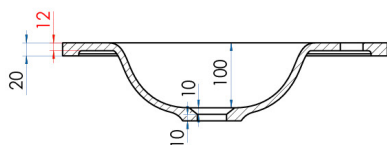

Available at

hb Highgrove Bathrooms
www.highgrovebathrooms.com.au

FLOW

Solid Surface Vanity Top w/ Integrated Basin Black 1200mm

15
YEAR
WARRANTY

SPECIFICATIONS

Colour	Black
Material	Solid Surface Aluminium Hydroxide with a smooth finish.
Includes	Solid Surface Top only
Notes	Suits the Lyra, Como, Eden and Phoenix Vanity ranges
Warranty	15 year replacement product : 1 year labour
Installation Notes	Depression for one tap hole included on top.
Code	FL1200-B