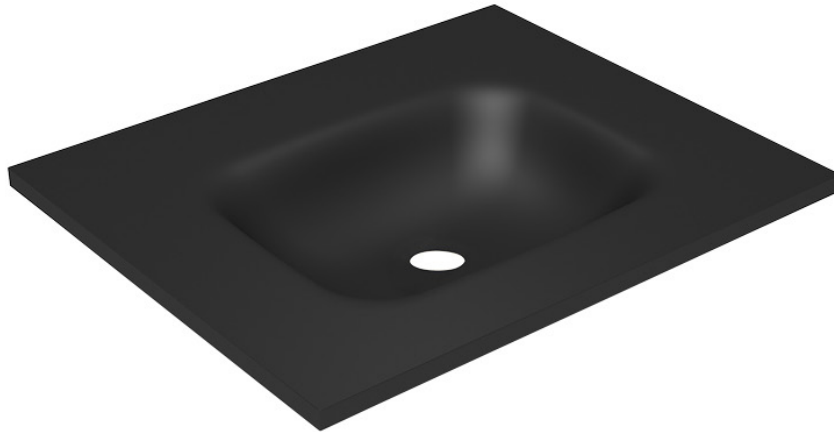

FLOW

Solid Surface Vanity Top w/ Integrated Basin Matte White 600mm

15
YEAR
WARRANTY

SPECIFICATIONS

Colour	Matte White
Material	Solid Surface Aluminium Hydroxide with a smooth, matte finish.
Includes	Solid Surface Top only
Notes	Suits the Lyra, Como, Eden, and Phoenix Vanity ranges
Warranty	15 year replacement product : 1 year labour
Installation Notes	Depression for one tap hole included on top.
Code	FL600-M

Available at

hb Highgrove Bathrooms
www.highgrovebathrooms.com.au

FLOW

Solid Surface Vanity Top w/ Integrated Basin Black 600mm

15
YEAR
WARRANTY

SPECIFICATIONS

Colour	Black
Material	Solid Surface Aluminium Hydroxide with a smooth finish.
Includes	Solid Surface Top only
Notes	Suits the Lyra, Como, Eden, and Phoenix Vanity ranges
Warranty	15 year replacement product : 1 year labour
Installation Notes	Depression for one tap hole included on top.
Code	FL600-B

Available at

hb Highgrove Bathrooms
www.highgrovebathrooms.com.au

FLOW

Solid Surface Vanity Top w/ Integrated Basin Matte White 750mm

15
YEAR
WARRANTY

SPECIFICATIONS

Colour	Matte White
Material	Solid Surface Aluminium Hydroxide with a smooth, matte finish.
Includes	Solid Surface Top only
Notes	Suits the Lyra, Como, Eden, Phoenix and Jones & Jones Customisable Vanity ranges
Warranty	15 year replacement product : 1 year labour
Installation Notes	Depression for one tap hole included on top.
Code	FL750-M