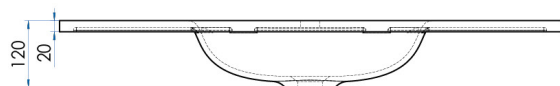

Available at

hb Highgrove Bathrooms
www.highgrovebathrooms.com.au

FLOW

Solid Surface Vanity Top w/ Integrated Basin Matte White 900mm

15
YEAR
WARRANTY

SPECIFICATIONS

Colour	Matte White
Material	Solid Surface Aluminium Hydroxide with a smooth, matte finish.
Includes	Solid Surface Top only
Notes	Suits the Lyra, Como, Eden, Phoenix and Jones & Jones Customisable Vanity ranges
Warranty	15 year replacement product : 1 year labour
Installation Notes	Depression for one tap hole included on top.
Code	FL900-M