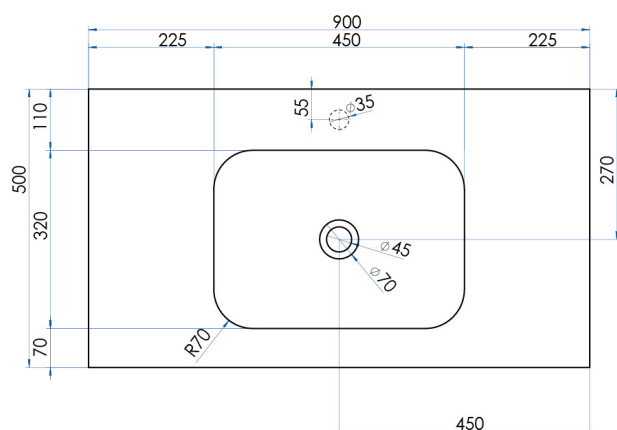

Available at

hb Highgrove Bathrooms
www.highgrovebathrooms.com.au

FLOW

Solid Surface Vanity Top w/ Integrated Basin Matte White 900mm

15
YEAR
WARRANTY

SPECIFICATIONS

Colour	Matte White
Material	Solid Surface Aluminium Hydroxide with a smooth, matte finish.
Includes	Solid Surface Top only
Notes	Suits the Lyra, Como, Eden, Phoenix and Jones & Jones Customisable Vanity ranges
Warranty	15 year replacement product : 1 year labour
Installation Notes	Depression for one tap hole included on top.
Code	FL900-M