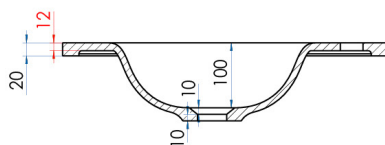

Available at

hb Highgrove Bathrooms
www.highgrovebathrooms.com.au

FLOW

Solid Surface Vanity Top w/ Integrated Basin Black 600mm

15
YEAR
WARRANTY

SPECIFICATIONS

Colour	Black
Material	Solid Surface Aluminium Hydroxide with a smooth finish.
Includes	Solid Surface Top only
Notes	Suits the Lyra, Como, Eden, and Phoenix Vanity ranges
Warranty	15 year replacement product : 1 year labour
Installation Notes	Depression for one tap hole included on top.
Code	FL600-B