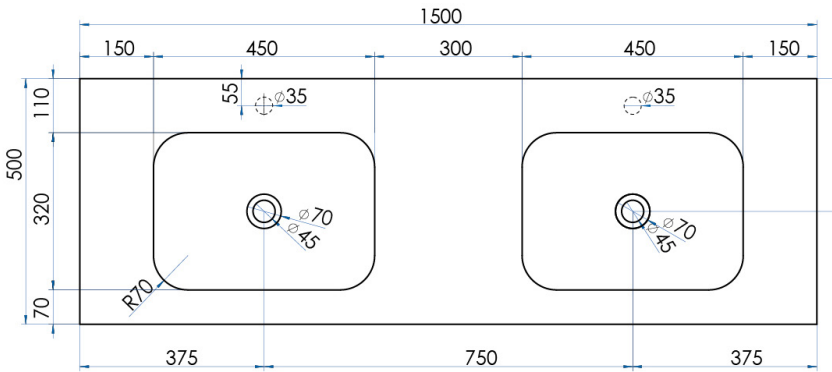

FLOW

Solid Surface Vanity Top w/ Two Integrated Basins Black 1500mm

15
YEAR
WARRANTY

SPECIFICATIONS

Colour	Black
Material	Solid Surface Aluminium Hydroxide with a smooth finish.
Includes	Solid Surface Top only
Notes	Suits the Lyra, Eden, Phoenix and Jones & Jones Customisable Vanity ranges
Warranty	15 year replacement product : 1 year labour
Installation Notes	Depression for two tap holes included on top.
Code	FL1500-B

CASA LUSO

Due to our policy of continuous development, all designs and measurements are intended only as a guide and are subject to change without notice. Being hand made products they are subject to a size variance E&OE. This brochure is representative of the actual products at time of printing. Please confirm all particulars before purchase. Casa Lusso recommends having the product on site before commencing rough in.

Available at

hb Highgrove Bathrooms
www.highgrovebathrooms.com.au