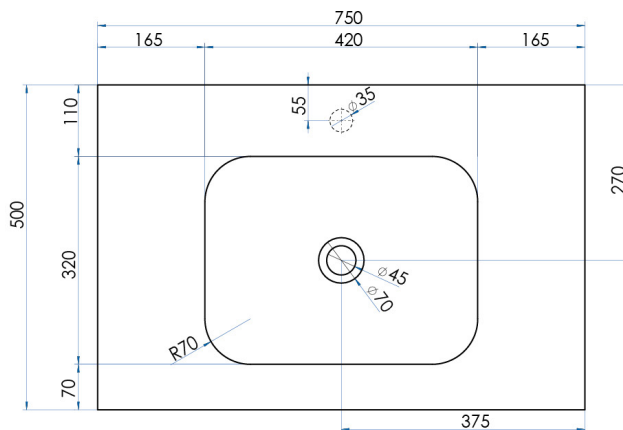

Available at

hb Highgrove Bathrooms
www.highgrovebathrooms.com.au

FLOW

Solid Surface Vanity Top w/ Integrated Basin Matte White 750mm

15
YEAR
WARRANTY

SPECIFICATIONS

Colour	Matte White
Material	Solid Surface Aluminium Hydroxide with a smooth, matte finish.
Includes	Solid Surface Top only
Notes	Suits the Lyra, Como, Eden, Phoenix and Jones & Jones Customisable Vanity ranges
Warranty	15 year replacement product : 1 year labour
Installation Notes	Depression for one tap hole included on top.
Code	FL750-M