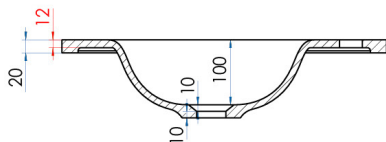

Available at

hb Highgrove Bathrooms
www.highgrovebathrooms.com.au

FLOW

Solid Surface Vanity Top w/ Integrated Basin Black 900mm

15
YEAR
WARRANTY

SPECIFICATIONS

Colour	Black
Material	Solid Surface Aluminium Hydroxide with a smooth finish.
Includes	Solid Surface Top only
Notes	Suits the Lyra, Como, Eden, Phoenix and Jones & Jones Customisable Vanity ranges
Warranty	15 year replacement product : 1 year labour
Installation Notes	Depression for one tap hole included on top.
Code	FL900-B