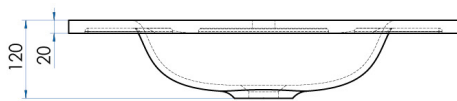

Available at

hb Highgrove Bathrooms
www.highgrovebathrooms.com.au

FLOW

Solid Surface Vanity Top w/ Integrated Basin Black 600mm

15
YEAR
WARRANTY

SPECIFICATIONS

Colour	Black
Material	Solid Surface Aluminium Hydroxide with a smooth finish.
Includes	Solid Surface Top only
Notes	Suits the Lyra, Como, Eden, and Phoenix Vanity ranges
Warranty	15 year replacement product : 1 year labour
Installation Notes	Depression for one tap hole included on top.
Code	FL600-B