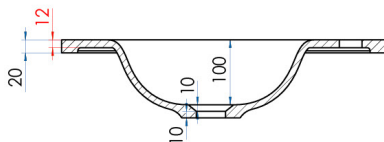

Available at

hb Highgrove Bathrooms
www.highgrovebathrooms.com.au

FLOW

Solid Surface Vanity Top w/ Integrated Basin Black 750mm

15
YEAR
WARRANTY

SPECIFICATIONS

Colour	Black
Material	Solid Surface Aluminium Hydroxide with a smooth finish.
Includes	Solid Surface Top only
Notes	Suits the Lyra, Como, Eden, Phoenix and Jones & Jones Customisable Vanity ranges
Warranty	15 year replacement product : 1 year labour
Installation Notes	Depression for one tap hole included on top.
Code	FL750-B