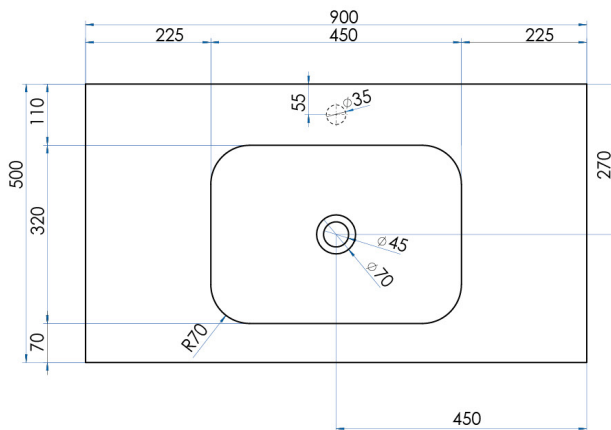

FLOW

Solid Surface Vanity Top w/ Integrated Basin Black 900mm

15
YEAR
WARRANTY

SPECIFICATIONS

Colour	Black
Material	Solid Surface Aluminium Hydroxide with a smooth finish.
Includes	Solid Surface Top only
Notes	Suits the Lyra, Como, Eden, Phoenix and Jones & Jones Customisable Vanity ranges
Warranty	15 year replacement product : 1 year labour
Installation Notes	Depression for one tap hole included on top.
Code	FL900-B

CASA LUSO

Due to our policy of continuous development, all designs and measurements are intended only as a guide and are subject to change without notice. Being hand made products they are subject to a size variance E&OE. This brochure is representative of the actual products at time of printing. Please confirm all particulars before purchase. Casa Lusso recommends having the product on site before commencing rough in.

Available at

hb Highgrove Bathrooms
www.highgrovebathrooms.com.au