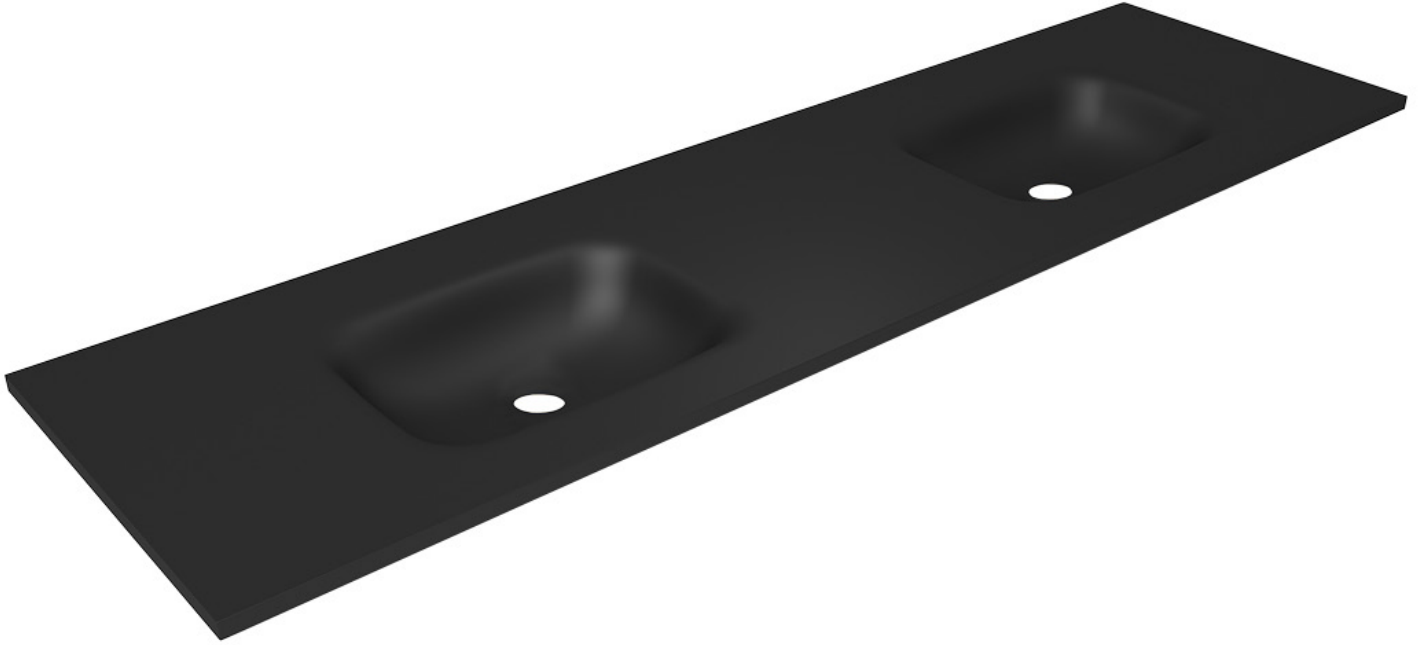

Available at

hb Highgrove Bathrooms
www.highgrovebathrooms.com.au

FLOW

Solid Surface Vanity Top w/ Two Integrated Basins Black 1800mm

15
YEAR
WARRANTY

SPECIFICATIONS

Colour	Black
Material	Solid Surface Aluminium Hydroxide with a smooth finish.
Includes	Solid Surface Top only
Notes	Suits the Lyra, Eden and Jones & Jones Customisable Vanity ranges
Warranty	15 year replacement product : 1 year labour
Installation Notes	Depression for two tap holes included on top.
Code	FL1800-B