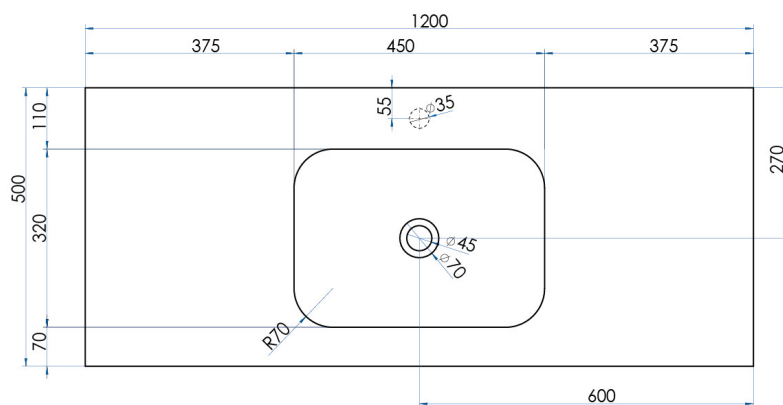

FLOW

Solid Surface Vanity Top w/ Integrated Basin Black 1200mm

15
YEAR
WARRANTY

SPECIFICATIONS

Colour	Black
Material	Solid Surface Aluminium Hydroxide with a smooth finish.
Includes	Solid Surface Top only
Notes	Suits the Lyra, Como, Eden and Phoenix Vanity ranges
Warranty	15 year replacement product : 1 year labour
Installation Notes	Depression for one tap hole included on top.
Code	FL1200-B

CASA LUSSO

Due to our policy of continuous development, all designs and measurements are intended only as a guide and are subject to change without notice. Being hand made products they are subject to a size variance E&OE. This brochure is representative of the actual products at time of printing. Please confirm all particulars before purchase. Casa Lusso recommends having the product on site before commencing rough in.

Available at

hb Highgrove Bathrooms
www.highgrovebathrooms.com.au