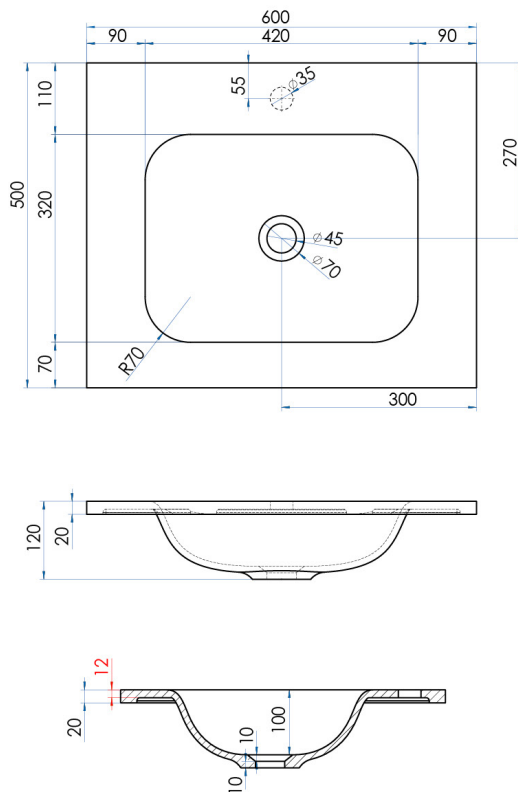

FLOW

Solid Surface Vanity Top w/ Integrated Basin Matte White 600mm

15
YEAR
WARRANTY

SPECIFICATIONS

Colour	Matte White
Material	Solid Surface Aluminium Hydroxide with a smooth, matte finish.
Includes	Solid Surface Top only
Notes	Suits the Lyra, Como, Eden, and Phoenix Vanity ranges
Warranty	15 year replacement product : 1 year labour
Installation Notes	Depression for one tap hole included on top.
Code	FL600-M