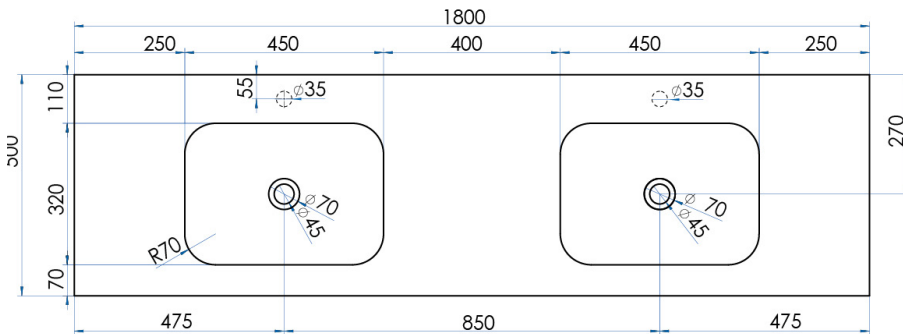

FLOW

Solid Surface Vanity Top w/ Two Integrated Basins Matte White 1800mm

15
YEAR
WARRANTY

SPECIFICATIONS

Colour	Matte White
Material	Solid Surface Aluminium Hydroxide with a smooth, matte finish.
Includes	Solid Surface Top only
Notes	Suits the Lyra, Eden and Jones & Jones Customisable Vanity ranges
Warranty	15 year replacement product : 1 year labour
Installation Notes	Depression for two tap holes included on top.
Code	FL1800-M

CASA LUSO

Due to our policy of continuous development, all designs and measurements are intended only as a guide and are subject to change without notice. Being hand made products they are subject to a size variance E&OE. This brochure is representative of the actual products at time of printing. Please confirm all particulars before purchase. Casa Lusso recommends having the product on site before commencing rough in.

Available at

hb Highgrove Bathrooms
www.highgrovebathrooms.com.au