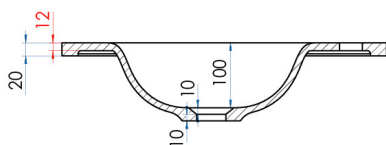

Available at

hb Highgrove Bathrooms
www.highgrovebathrooms.com.au

FLOW

Solid Surface Vanity Top w/ Integrated Basin Matte White 900mm

15
YEAR
WARRANTY

SPECIFICATIONS

Colour	Matte White
Material	Solid Surface Aluminium Hydroxide with a smooth, matte finish.
Includes	Solid Surface Top only
Notes	Suits the Lyra, Como, Eden, Phoenix and Jones & Jones Customisable Vanity ranges
Warranty	15 year replacement product : 1 year labour
Installation Notes	Depression for one tap hole included on top.
Code	FL900-M