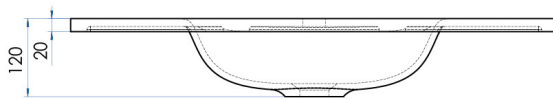

Available at

hb Highgrove Bathrooms
www.highgrovebathrooms.com.au

FLOW

Solid Surface Vanity Top w/ Integrated Basin Black 750mm

15
YEAR
WARRANTY

SPECIFICATIONS

Colour	Black
Material	Solid Surface Aluminium Hydroxide with a smooth finish.
Includes	Solid Surface Top only
Notes	Suits the Lyra, Como, Eden, Phoenix and Jones & Jones Customisable Vanity ranges
Warranty	15 year replacement product : 1 year labour
Installation Notes	Depression for one tap hole included on top.
Code	FL750-B