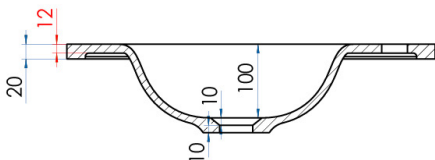

FLOW

Solid Surface Vanity Top w/ Two Integrated Basins Matte White 1800mm

15
YEAR
WARRANTY

SPECIFICATIONS

Colour	Matte White
Material	Solid Surface Aluminium Hydroxide with a smooth, matte finish.
Includes	Solid Surface Top only
Notes	Suits the Lyra, Eden and Jones & Jones Customisable Vanity ranges
Warranty	15 year replacement product : 1 year labour
Installation Notes	Depression for two tap holes included on top.
Code	FL1800-M

CASA LUSO

Due to our policy of continuous development, all designs and measurements are intended only as a guide and are subject to change without notice. Being hand made products they are subject to a size variance E&OE. This brochure is representative of the actual products at time of printing. Please confirm all particulars before purchase. Casa Lusso recommends having the product on site before commencing rough in.

Available at

hb Highgrove Bathrooms
www.highgrovebathrooms.com.au