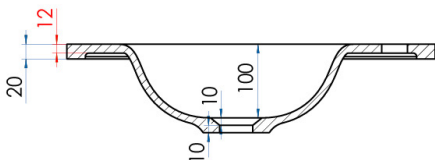

Available at

hb Highgrove Bathrooms
www.highgrovebathrooms.com.au

FLOW

Solid Surface Vanity Top w/ Two Integrated Basins Black 1800mm

15
YEAR
WARRANTY

SPECIFICATIONS

Colour	Black
Material	Solid Surface Aluminium Hydroxide with a smooth finish.
Includes	Solid Surface Top only
Notes	Suits the Lyra, Eden and Jones & Jones Customisable Vanity ranges
Warranty	15 year replacement product : 1 year labour
Installation Notes	Depression for two tap holes included on top.
Code	FL1800-B