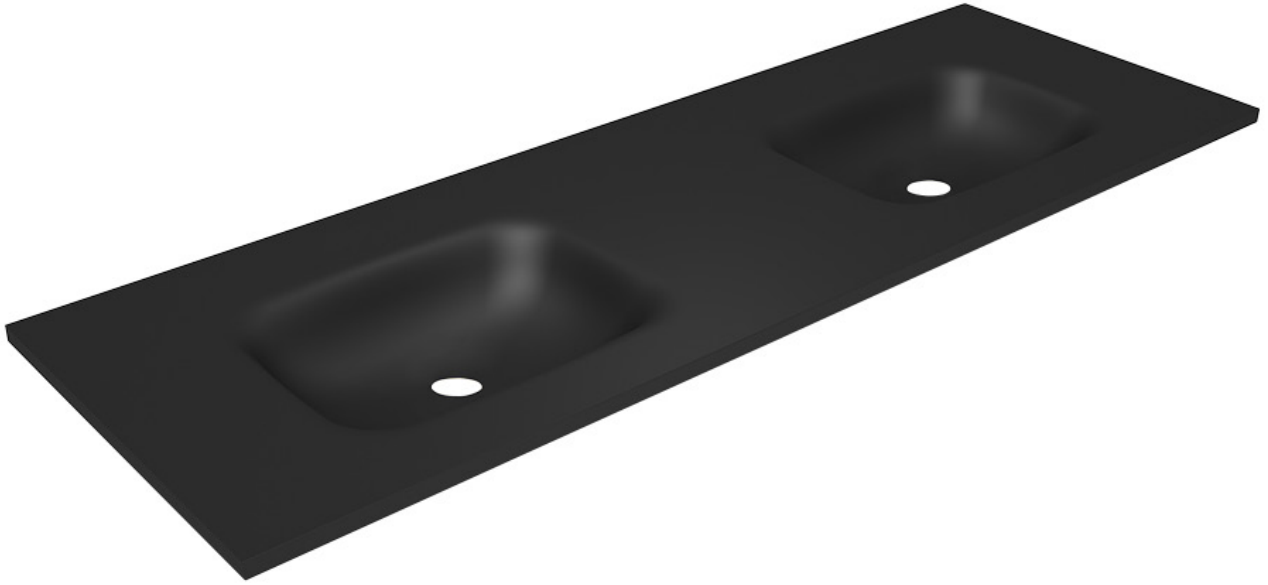

Available at

hb Highgrove Bathrooms
www.highgrovebathrooms.com.au

FLOW

Solid Surface Vanity Top w/ Two Integrated Basins Black 1500mm

15
YEAR
WARRANTY

SPECIFICATIONS

Colour	Black
Material	Solid Surface Aluminium Hydroxide with a smooth finish.
Includes	Solid Surface Top only
Notes	Suits the Lyra, Eden, Phoenix and Jones & Jones Customisable Vanity ranges
Warranty	15 year replacement product : 1 year labour
Installation Notes	Depression for two tap holes included on top.
Code	FL1500-B