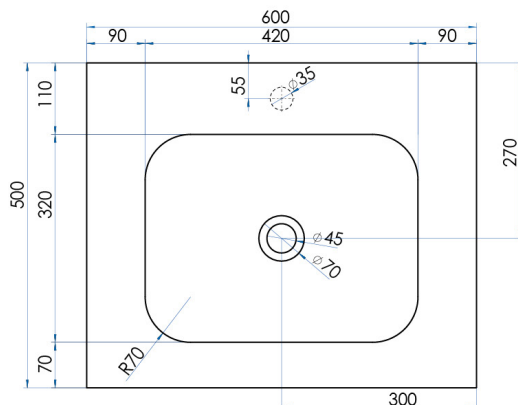

FLOW

Solid Surface Vanity Top w/ Integrated Basin Black 600mm

15
YEAR
WARRANTY

SPECIFICATIONS

Colour	Black
Material	Solid Surface Aluminium Hydroxide with a smooth finish.
Includes	Solid Surface Top only
Notes	Suits the Lyra, Como, Eden, and Phoenix Vanity ranges
Warranty	15 year replacement product : 1 year labour
Installation Notes	Depression for one tap hole included on top.
Code	FL600-B

CASA LUSO

Due to our policy of continuous development, all designs and measurements are intended only as a guide and are subject to change without notice. Being hand made products they are subject to a size variance E&OE. This brochure is representative of the actual products at time of printing. Please confirm all particulars before purchase. Casa Lusso recommends having the product on site before commencing rough in.

Available at

hb Highgrove Bathrooms
www.highgrovebathrooms.com.au