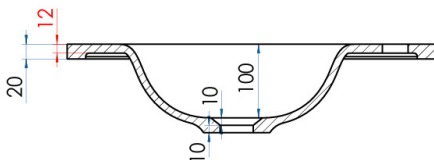

Available at

hb Highgrove Bathrooms
www.highgrovebathrooms.com.au

FLOW

Solid Surface Vanity Top w/ Two Integrated Basins Black 1500mm

15
YEAR
WARRANTY

SPECIFICATIONS

Colour	Black
Material	Solid Surface Aluminium Hydroxide with a smooth finish.
Includes	Solid Surface Top only
Notes	Suits the Lyra, Eden, Phoenix and Jones & Jones Customisable Vanity ranges
Warranty	15 year replacement product : 1 year labour
Installation Notes	Depression for two tap holes included on top.
Code	FL1500-B