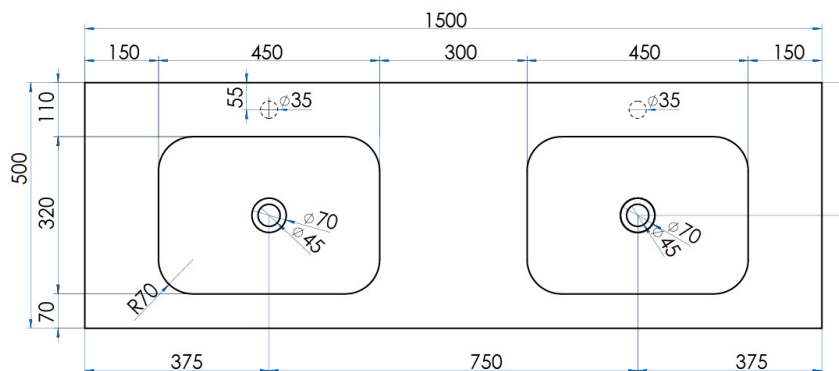

FLOW

Solid Surface Vanity Top w/ Two Integrated Basins Matte White 1500mm

15
YEAR
WARRANTY

SPECIFICATIONS

Colour	Matte White
Material	Solid Surface Aluminium Hydroxide with a smooth, matte finish.
Includes	Solid Surface Top only
Notes	Suits the Lyra, Eden, Phoenix and Jones & Jones Customisable Vanity ranges
Warranty	15 year replacement product : 1 year labour
Installation Notes	Depression for two tap holes included on top.
Code	FL1500-M

CASA LUSO

Due to our policy of continuous development, all designs and measurements are intended only as a guide and are subject to change without notice. Being hand made products they are subject to a size variance E&OE. This brochure is representative of the actual products at time of printing. Please confirm all particulars before purchase. Casa Lusso recommends having the product on site before commencing rough in.

Available at

hb Highgrove Bathrooms
www.highgrovebathrooms.com.au