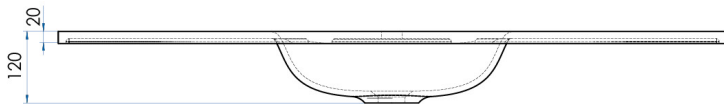

FLOW

Solid Surface Vanity Top w/ Integrated Basin Matte White 1200mm

15
YEAR
WARRANTY

SPECIFICATIONS

Colour	Matte White
Material	Solid Surface Aluminium Hydroxide with a smooth, matte finish.
Includes	Solid Surface Top only
Notes	Suits the Lyra, Como, Eden and Phoenix Vanity ranges
Warranty	15 year replacement product : 1 year labour
Installation Notes	Depression for one tap hole included on top.
Code	FL1200-M

CASA LUSSO

Due to our policy of continuous development, all designs and measurements are intended only as a guide and are subject to change without notice. Being hand made products they are subject to a size variance E&OE. This brochure is representative of the actual products at time of printing. Please confirm all particulars before purchase. Casa Lusso recommends having the product on site before commencing rough in.

Available at

hb Highgrove Bathrooms
www.highgrovebathrooms.com.au