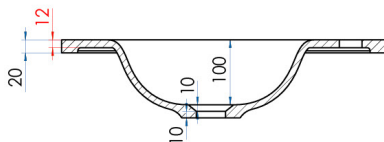

FLOW

Solid Surface Vanity Top w/ Integrated Basin Matte White 750mm

15
YEAR
WARRANTY

SPECIFICATIONS

Colour	Matte White
Material	Solid Surface Aluminium Hydroxide with a smooth, matte finish.
Includes	Solid Surface Top only
Notes	Suits the Lyra, Como, Eden, Phoenix and Jones & Jones Customisable Vanity ranges
Warranty	15 year replacement product : 1 year labour
Installation Notes	Depression for one tap hole included on top.
Code	FL750-M

CASA LUSO

Due to our policy of continuous development, all designs and measurements are intended only as a guide and are subject to change without notice. Being hand made products they are subject to a size variance E&OE. This brochure is representative of the actual products at time of printing. Please confirm all particulars before purchase. Casa Lusso recommends having the product on site before commencing rough in.

Available at

hb Highgrove Bathrooms
www.highgrovebathrooms.com.au