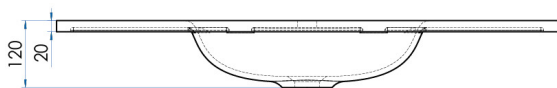

Available at

hb Highgrove Bathrooms
www.highgrovebathrooms.com.au

FLOW

Solid Surface Vanity Top w/ Integrated Basin Black 900mm

15
YEAR
WARRANTY

SPECIFICATIONS

Colour	Black
Material	Solid Surface Aluminium Hydroxide with a smooth finish.
Includes	Solid Surface Top only
Notes	Suits the Lyra, Como, Eden, Phoenix and Jones & Jones Customisable Vanity ranges
Warranty	15 year replacement product : 1 year labour
Installation Notes	Depression for one tap hole included on top.
Code	FL900-B