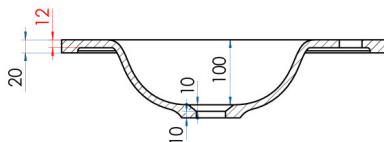

FLOW

Solid Surface Vanity Top w/ Integrated Basin Matte White 1200mm

15
YEAR
WARRANTY

SPECIFICATIONS

Colour	Matte White
Material	Solid Surface Aluminium Hydroxide with a smooth, matte finish.
Includes	Solid Surface Top only
Notes	Suits the Lyra, Como, Eden and Phoenix Vanity ranges
Warranty	15 year replacement product : 1 year labour
Installation Notes	Depression for one tap hole included on top.
Code	FL1200-M

CASA LUSSO

Due to our policy of continuous development, all designs and measurements are intended only as a guide and are subject to change without notice. Being hand made products they are subject to a size variance E&OE. This brochure is representative of the actual products at time of printing. Please confirm all particulars before purchase. Casa Lusso recommends having the product on site before commencing rough in.

Available at

hb Highgrove Bathrooms
www.highgrovebathrooms.com.au