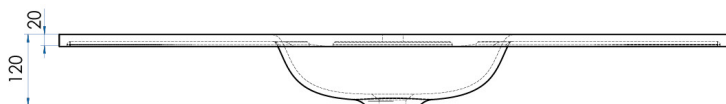

Available at

hb Highgrove Bathrooms
www.highgrovebathrooms.com.au

FLOW

Solid Surface Vanity Top w/ Integrated Basin Black 1200mm

15
YEAR
WARRANTY

SPECIFICATIONS

Colour	Black
Material	Solid Surface Aluminium Hydroxide with a smooth finish.
Includes	Solid Surface Top only
Notes	Suits the Lyra, Como, Eden and Phoenix Vanity ranges
Warranty	15 year replacement product : 1 year labour
Installation Notes	Depression for one tap hole included on top.
Code	FL1200-B