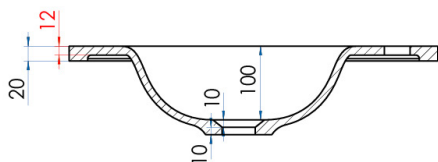

Available at

hb Highgrove Bathrooms
www.highgrovebathrooms.com.au

FLOW

Solid Surface Vanity Top w/ Two Integrated Basins Matte White 1500mm

15
YEAR
WARRANTY

SPECIFICATIONS

Colour	Matte White
Material	Solid Surface Aluminium Hydroxide with a smooth, matte finish.
Includes	Solid Surface Top only
Notes	Suits the Lyra, Eden, Phoenix and Jones & Jones Customisable Vanity ranges
Warranty	15 year replacement product : 1 year labour
Installation Notes	Depression for two tap holes included on top.
Code	FL1500-M