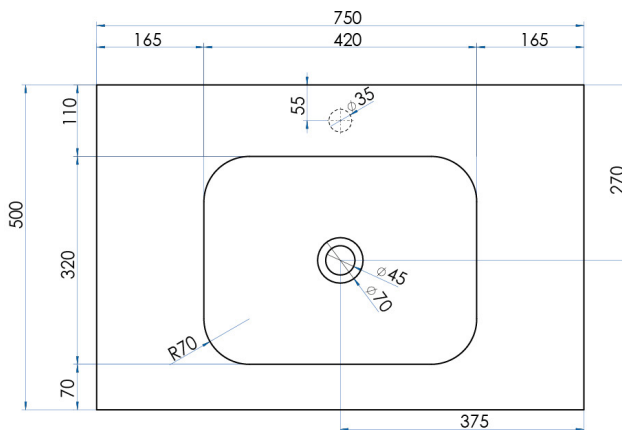

Available at

hb Highgrove Bathrooms
www.highgrovebathrooms.com.au

FLOW

Solid Surface Vanity Top w/ Integrated Basin Black 750mm

15
YEAR
WARRANTY

SPECIFICATIONS

Colour	Black
Material	Solid Surface Aluminium Hydroxide with a smooth finish.
Includes	Solid Surface Top only
Notes	Suits the Lyra, Como, Eden, Phoenix and Jones & Jones Customisable Vanity ranges
Warranty	15 year replacement product : 1 year labour
Installation Notes	Depression for one tap hole included on top.
Code	FL750-B