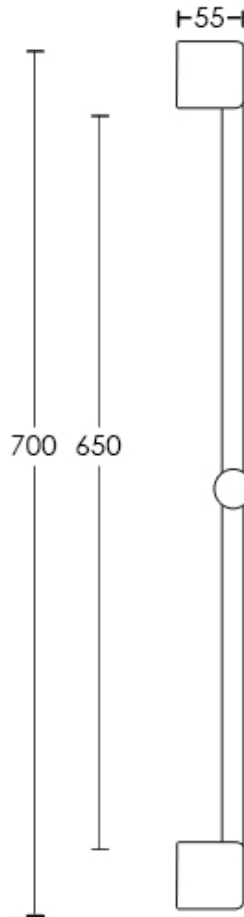

SPIN RAZOR

Hand Shower on Sliding Rail Chrome

2
YEAR
WARRANTY

WaterMark
AS/NZS 3662
LN023083
Casa Lusso

SPECIFICATIONS

Water Consumption	WELS 3 Star, 7.5 litres per minute
Features	Single function hand shower
Material	Chrome plated brass/ABS construction
Code	SP100+MRZ-HSR-CH
Warranty	2 year replacement product or parts