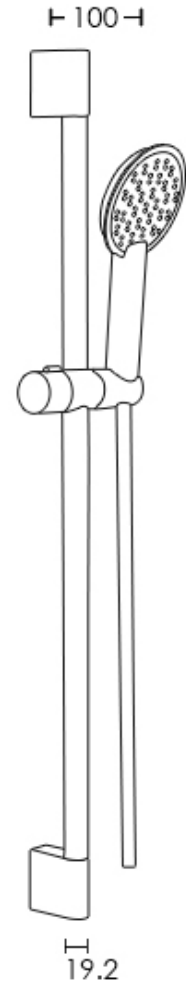

SPIN RAZOR

Hand Shower on Sliding Rail Chrome

2
YEAR
WARRANTY

WaterMark
AS/NZS 3662
LN023083
Casa Lusso

SPECIFICATIONS

Water Consumption	WELS 3 Star, 7.5 litres per minute
Features	Single function hand shower
Material	Chrome plated brass/ABS construction
Code	SP100+MRZ-HSR-CH
Warranty	2 year replacement product or parts