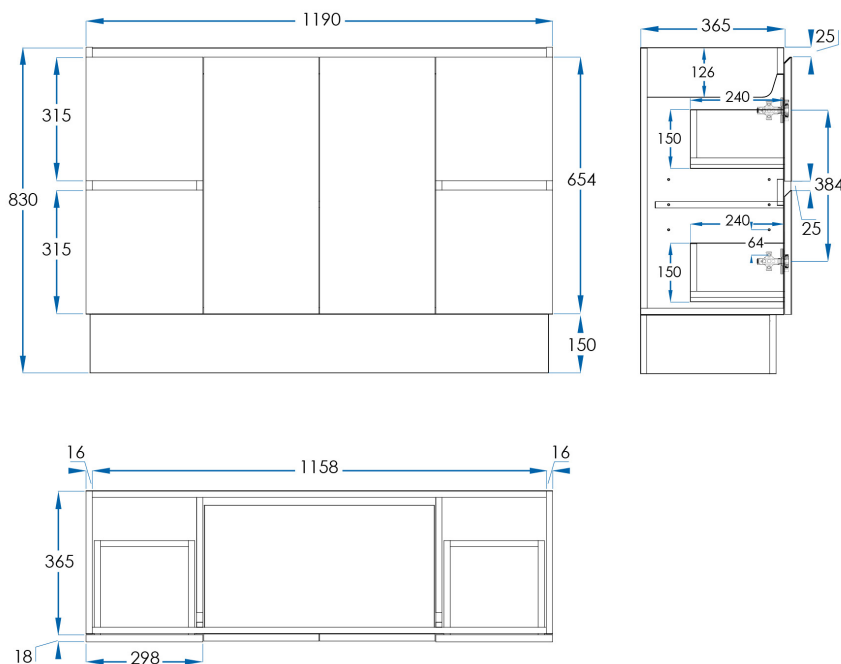

## SPECIFICATIONS

<b>Colour</b>	Gloss White
<b>Material</b>	Moisture Resistant 2 Pac Gloss White with Soft Close Doors, Drawers and Metal Drawer Runners.
<b>Notes</b>	Suits the FLOW SLIM Solid Surface Vanity Top range
<b>Installation</b>	Floor Mount
<b>Warranty</b>	5 Year replacement product and parts: 1 year labour
<b>Code</b>	AMA-1200