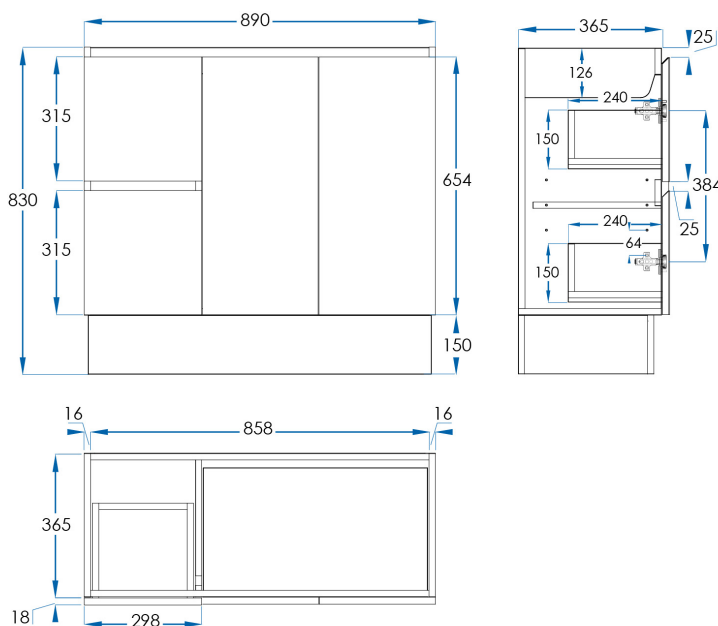

## SPECIFICATIONS

<b>Colour</b>	Gloss White
<b>Material</b>	Moisture Resistant 2 Pac Gloss White with Soft Close Doors, Drawers and Metal Drawer Runners.
<b>Notes</b>	Suits the FLOW SLIM Solid Surface Vanity Top range
<b>Installation</b>	Floor Mount
<b>Warranty</b>	5 Year replacement product and parts: 1 year labour
<b>Code</b>	AMA-900