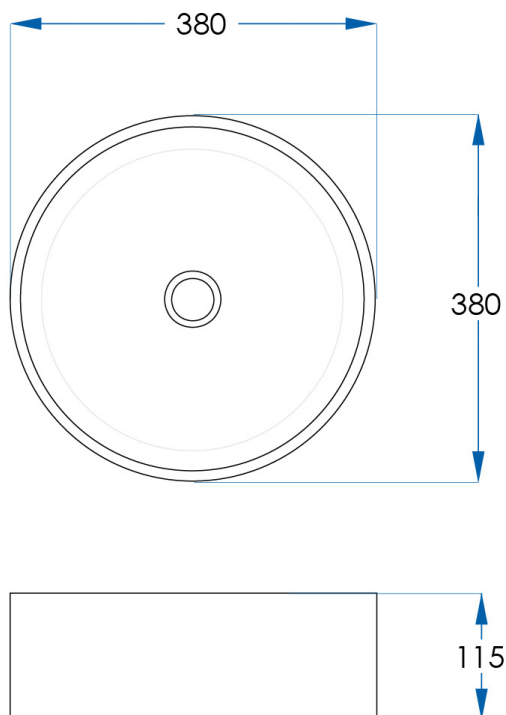

## SPECIFICATIONS

Size	380x380mm
Depth	115mm
Material	Solid surface basin with smooth, matte, scratch & chip resistant finish
Weight	6kg
Capacity	9L
Waste Size	32mm without Overflow
Code	BLU103-M
Warranty	15 year replacement product