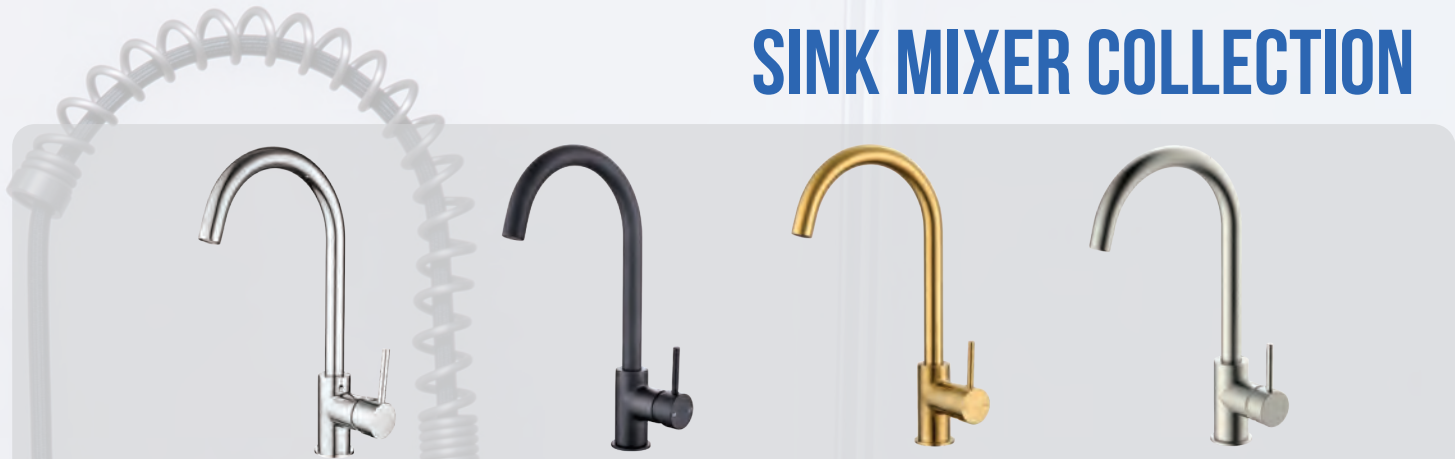

SINK MIXER COLLECTION

SPIN Gooseneck Sink Mixer WELS 5 Star, 6 ltr/min