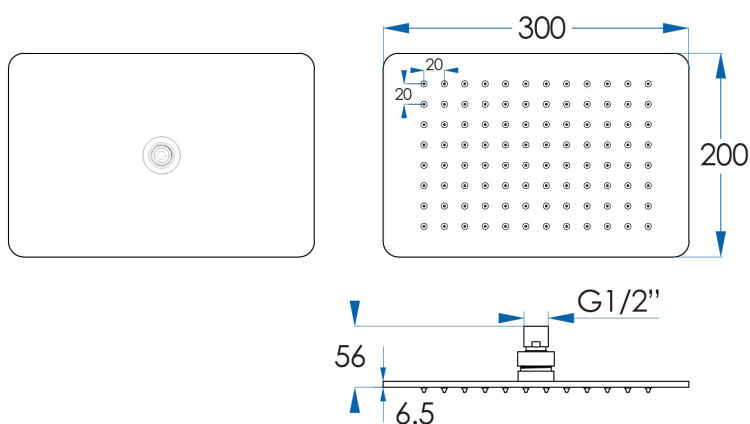

MONSOON

Rectangle Shower Head Matte Black 300x200mm

5
YEAR
WARRANTY

SPECIFICATIONS

Water Consumption	WELS 3 Star, 8.5 litres per minute
Material	304 Stainless Steel
Finish	Matte Black
Warranty	5 year replacement product or parts
Code	MS3020REC-MB