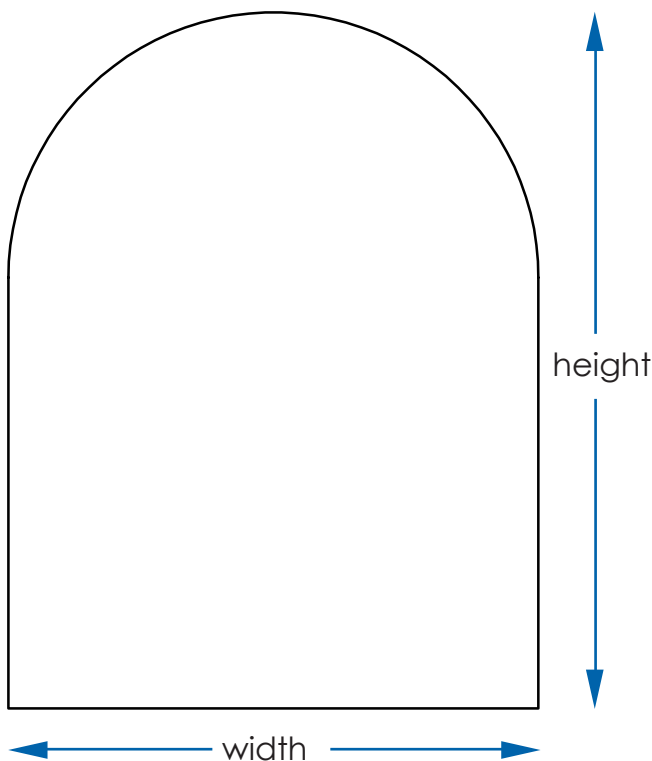

REFLEKTA

Arch Pencil Edge Mirror

3
YEAR
WARRANTY

SPECIFICATIONS

Material	5mm Glass with Vinyl Backing
Finish	Pencil Edge on all sides
Installation	Double sided tape & silicone
Warranty	3 Year replacement product
Important Notes	Mirrors are Extremely Fragile, Take Care While Transporting and Handling Mirrored Goods.

CODE	WIDTH	HEIGHT
MV500X800X5PR	500	800
MV600X900X5PR	600	900
MV800X1050X5PR	800	1050

CASA LUSSO

Due to our policy of continuous development, all designs and measurements are intended only as a guide and are subject to change without notice. Being hand made products they are subject to a size variance E&OE. This brochure is representative of the actual products at time of printing. Please confirm all particulars before purchase. Casa Lusso recommends having the product on site before commencing rough in.