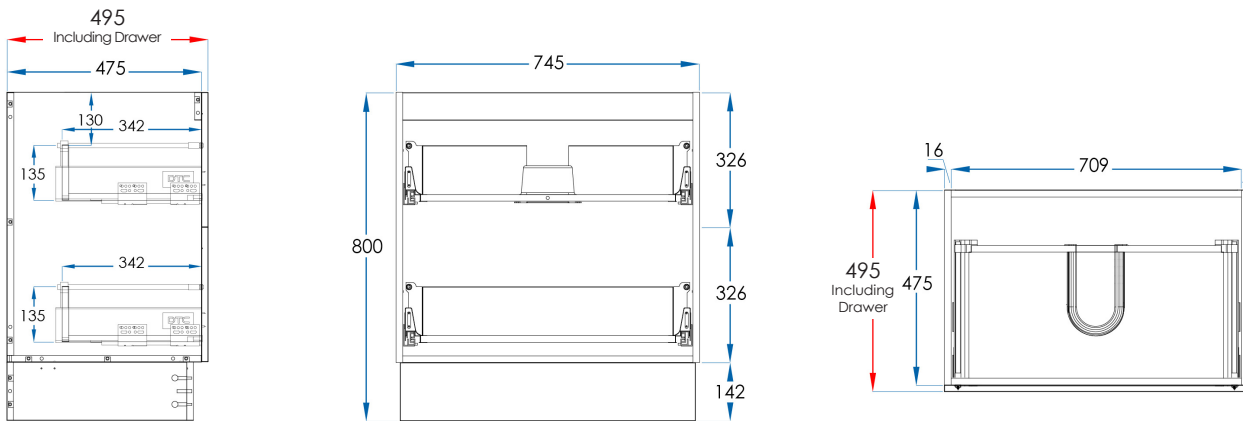

BOSTON

Floor Mount Vanity 750mm Matte White

5
YEAR
WARRANTY

VANITY SPECS

DRAWER SPECS

SPECIFICATIONS

Combined Size	745x800x495mm (Including Drawers)
Material	Moisture Resistant 2 Pac with Full Length Extension Runners and Adaptive Cushioning which close gently and silently. DTC Drawer Runner Hardware.
Colour/Finish	Matte White Cabinet + 'Hamptons' inspired Matte White Drawer.
Installation	Floor Mount
Code	BTF750-M
Warranty	5 Year replacement product and parts: 1 year labour
Notes	Tops, Handles, Tapware and Basins Sold Separately

CASA LUSSO

Available at **[hb] Highgrove Bathrooms.com.au**

Due to our policy of continuous development, all designs and measurements are intended only as a guide and are subject to change without notice. Being hand made products they are subject to a size variance E&OE. This brochure is representative of the actual products at time of printing. Please confirm all particulars before purchase. Casa Lusso recommends having the product on site before commencing rough in. For our own established efforts supporting environmental and health preservation all of our Vanities are made to the commercially recognised E1 Standard.