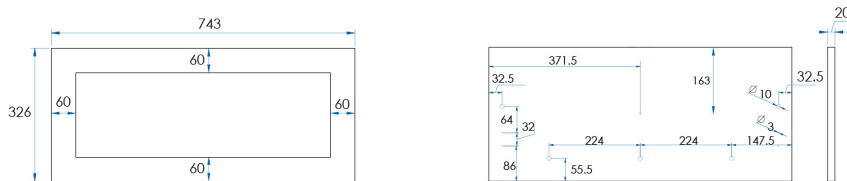

BOSTON

Floor Mount Vanity 750mm Matte White

5
YEAR
WARRANTY

VANITY SPECS

DRAWER SPECS

SPECIFICATIONS

Combined Size	745x800x495mm (Including Drawers)
Material	Moisture Resistant 2 Pac with Full Length Extension Runners and Adaptive Cushioning which close gently and silently. DTC Drawer Runner Hardware.
Colour/Finish	Matte White Cabinet + 'Hamptons' inspired Matte White Drawer.
Installation	Floor Mount
Code	BTF750-M
Warranty	5 Year replacement product and parts: 1 year labour
Notes	Tops, Handles, Tapware and Basins Sold Separately

CASA LUSSO

Available at **[hb] Highgrove Bathrooms.com.au**

Due to our policy of continuous development, all designs and measurements are intended only as a guide and are subject to change without notice. Being hand made products they are subject to a size variance E&OE. This brochure is representative of the actual products at time of printing. Please confirm all particulars before purchase. Casa Lusso recommends having the product on site before commencing rough in. For our own established efforts supporting environmental and health preservation all of our Vanities are made to the commercially recognised E1 Standard.