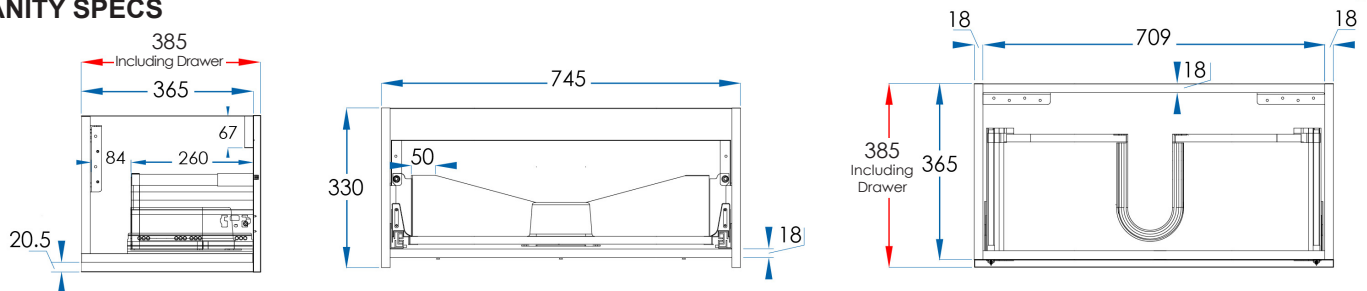

BOSTON SLIM

Wall Hung Vanity 750mm Matte White

5
YEAR
WARRANTY

VANITY SPECS

DRAWER SPECS

SPECIFICATIONS

Combined Size	745x330x385mm (Including Drawer)
Material	Moisture Resistant 2 Pac with Full Length Extension Runners with Adaptive Cushioning which close gently and silently. DTC Drawer Runner Hardware
Colour/Finish	Matte White Cabinet + 'Hamptons' inspired Matte White Drawer
Installation	Wall Mount
Code	BTS750-M
Warranty	5 Year replacement product and parts: 1 year labour
Notes	Tops, Handles, Tapware and Basins Sold Separately

CASA LUSSO

Available at **[hb] Highgrove Bathrooms.com.au**

Due to our policy of continuous development, all designs and measurements are intended only as a guide and are subject to change without notice. Being hand made products they are subject to a size variance E&OE. This brochure is representative of the actual products at time of printing. Please confirm all particulars before purchase. Casa Lusso recommends having the product on site before commencing rough in. For our own established efforts supporting environmental and health preservation all of our Vanities are made to the commercially recognised E1 Standard.