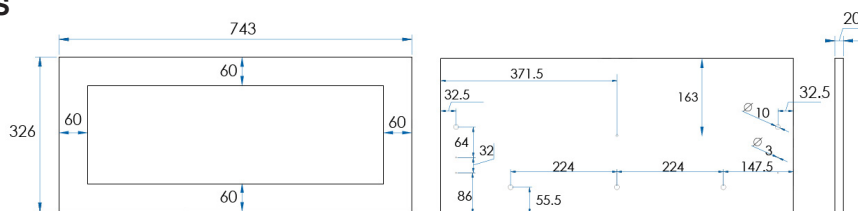

BOSTON SLIM

Wall Hung Vanity 750mm Matte White

5
YEAR
WARRANTY

VANITY SPECS

DRAWER SPECS

SPECIFICATIONS

Combined Size	745x330x385mm (Including Drawer)
Material	Moisture Resistant 2 Pac with Full Length Extension Runners with Adaptive Cushioning which close gently and silently. DTC Drawer Runner Hardware
Colour/Finish	Matte White Cabinet + 'Hamptons' inspired Matte White Drawer
Installation	Wall Mount
Code	BTS750-M
Warranty	5 Year replacement product and parts: 1 year labour
Notes	Tops, Handles, Tapware and Basins Sold Separately

CASA LUSSO

Available at **[hb] Highgrove Bathrooms.com.au**

Due to our policy of continuous development, all designs and measurements are intended only as a guide and are subject to change without notice. Being hand made products they are subject to a size variance E&OE. This brochure is representative of the actual products at time of printing. Please confirm all particulars before purchase. Casa Lusso recommends having the product on site before commencing rough in. For our own established efforts supporting environmental and health preservation all of our Vanities are made to the commercially recognised E1 Standard.