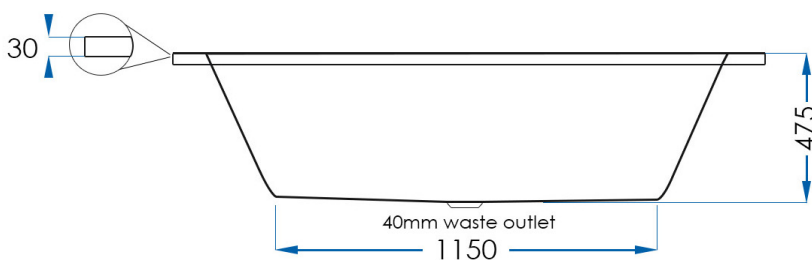

CLASSICO

Drop In Bath Gloss White 1775mm

7
YEAR
WARRANTY

Classico

SPECIFICATIONS

Size	1775x795mm
Height	475mm
Material	Sanitary Grade Pure Acrylic
Waste Size	40mm
Capacity	245L
Weight	19kg
Code	CL1775-W
Warranty	7 year replacement product