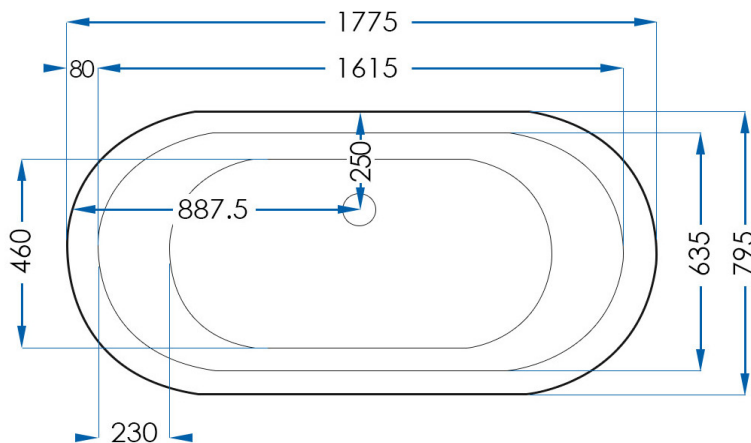

CLASSICO

Drop In Bath Gloss White 1775mm

7
YEAR
WARRANTY

Classico

SPECIFICATIONS

Size	1775x795mm
Height	475mm
Material	Sanitary Grade Pure Acrylic
Waste Size	40mm
Capacity	245L
Weight	19kg
Code	CL1775-W
Warranty	7 year replacement product