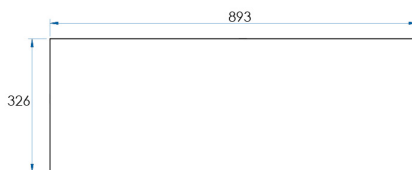

## SPECIFICATIONS

<b>Combined Size</b>	895x800x495mm (Including Drawers)
<b>Material</b>	Moisture Resistant 2 Pac with Full Length Extension Runners and Adaptive Cushioning which close gently and silently. DTC Drawer Runner Hardware.
<b>Colour/Finish</b>	Matte White cabinet + Matte White drawer front.
<b>Installation</b>	Floor Mount
<b>Code</b>	EDF900-M
<b>Warranty</b>	5 Year replacement product and parts: 1 year labour
<b>Notes</b>	Tops, Handles, Tapware and Basins Sold Separately