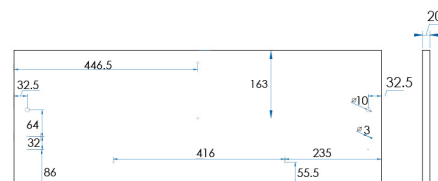

## SPECIFICATIONS

<b>Combined Size</b>	895x800x495mm (Including Drawers)
<b>Material</b>	Moisture Resistant 2 Pac with Full Length Extension Runners and Adaptive Cushioning which close gently and silently. DTC Drawer Runner Hardware.
<b>Colour/Finish</b>	Matte White cabinet + Matte White drawer front.
<b>Installation</b>	Floor Mount
<b>Code</b>	EDF900-M
<b>Warranty</b>	5 Year replacement product and parts: 1 year labour
<b>Notes</b>	Tops, Handles, Tapware and Basins Sold Separately