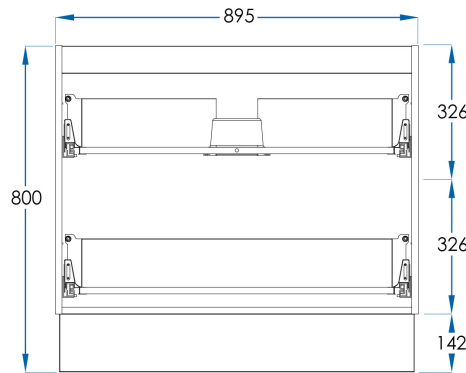

VANITY SPECS