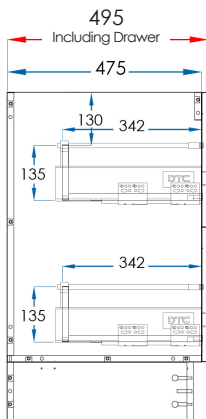

## DRAWER SPECS

## SPECIFICATIONS

<b>Combined Size</b>	895x800x495mm (Including Drawers)
<b>Material</b>	Moisture Resistant 2 Pac with Full Length Extension Runners and Adaptive Cushioning which close gently and silently. DTC Drawer Runner Hardware.
<b>Colour/Finish</b>	Matte White cabinet + Matte White drawer front.
<b>Installation</b>	Floor Mount
<b>Code</b>	EDF900-M
<b>Warranty</b>	5 Year replacement product and parts: 1 year labour
<b>Notes</b>	Tops, Handles, Tapware and Basins Sold Separately