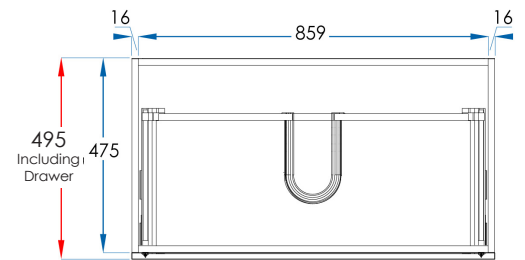

VANITY SPECS