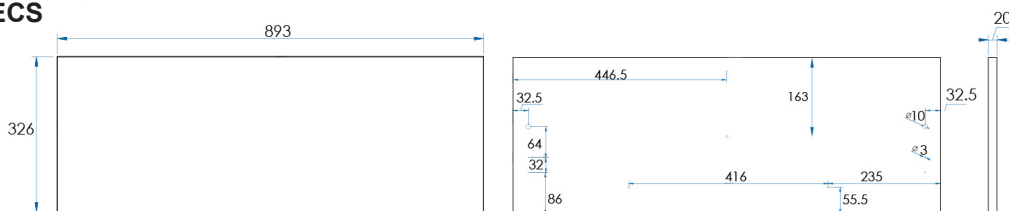

EDEN

Wall Hung Vanity 900mm Matte White

5
YEAR
WARRANTY

Pictured: EDEN Drawer and Wall Hung Vanity 900mm (Centre) with 2x EDEN Drawers and Wall Hung Vanities in 300mm size (Left and Right).

VANITY SPECS

DRAWER SPECS

SPECIFICATIONS

Combined Size	895x330x495mm (Including Drawer)
Material	Moisture Resistant 2 Pac with Full Length Extension Runners with Adaptive Cushioning which close gently and silently. DTC Drawer Runner Hardware.
Colour/Finish	Matte White cabinet and Matte White drawer front.
Installation	Wall Mount
Code	EDW900-M
Warranty	5 Year replacement product and parts: 1 year labour
Notes	Tops, Handles, Tapware and Basins Sold Separately