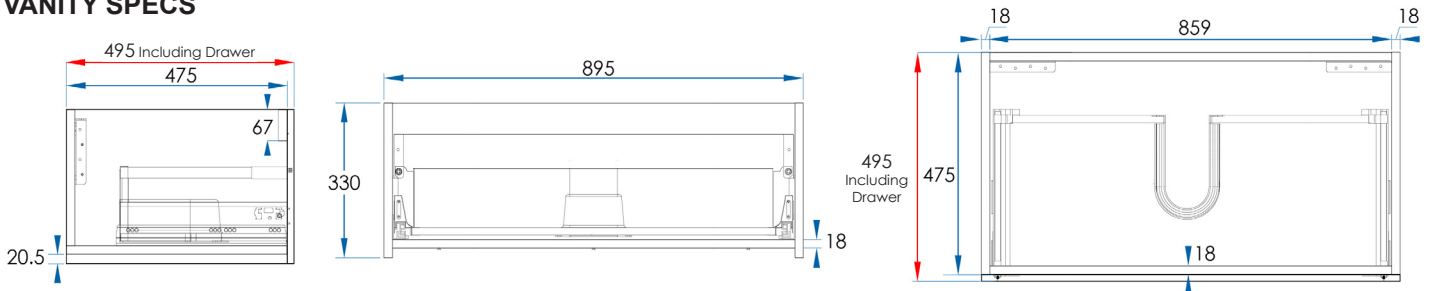

EDEN

Wall Hung Vanity 900mm Matte White

5
YEAR
WARRANTY

Pictured: EDEN Drawer and Wall Hung Vanity 900mm (Centre) with 2x EDEN Drawers and Wall Hung Vanities in 300mm size (Left and Right).

VANITY SPECS

DRAWER SPECS

SPECIFICATIONS

Combined Size	895x330x495mm (Including Drawer)
Material	Moisture Resistant 2 Pac with Full Length Extension Runners with Adaptive Cushioning which close gently and silently. DTC Drawer Runner Hardware.
Colour/Finish	Matte White cabinet and Matte White drawer front.
Installation	Wall Mount
Code	EDW900-M
Warranty	5 Year replacement product and parts: 1 year labour
Notes	Tops, Handles, Tapware and Basins Sold Separately