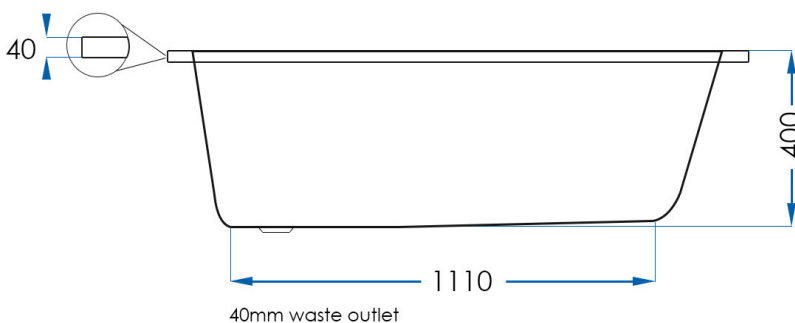

# OMEGA

Drop In Bath Gloss White 1500mm

**7**  
YEAR  
WARRANTY

## SPECIFICATIONS

<b>Size</b>	1500x750mm
<b>Height</b>	400mm
<b>Material</b>	Sanitary Grade Pure Acrylic
<b>Waste Size</b>	40mm
<b>Capacity</b>	220L
<b>Weight</b>	19kg
<b>Code</b>	OM1500-W
<b>Warranty</b>	7 year replacement product