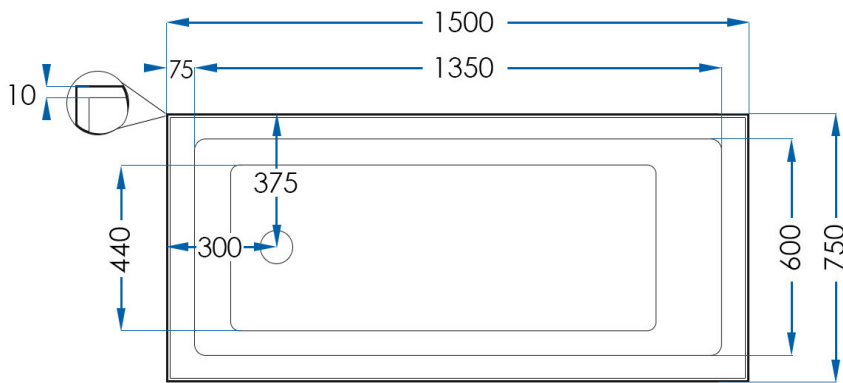

## SPECIFICATIONS

<b>Size</b>	1500x750mm
<b>Height</b>	400mm
<b>Material</b>	Sanitary Grade Pure Acrylic
<b>Waste Size</b>	40mm
<b>Capacity</b>	220L
<b>Weight</b>	19kg
<b>Code</b>	OM1500-W
<b>Warranty</b>	7 year replacement product