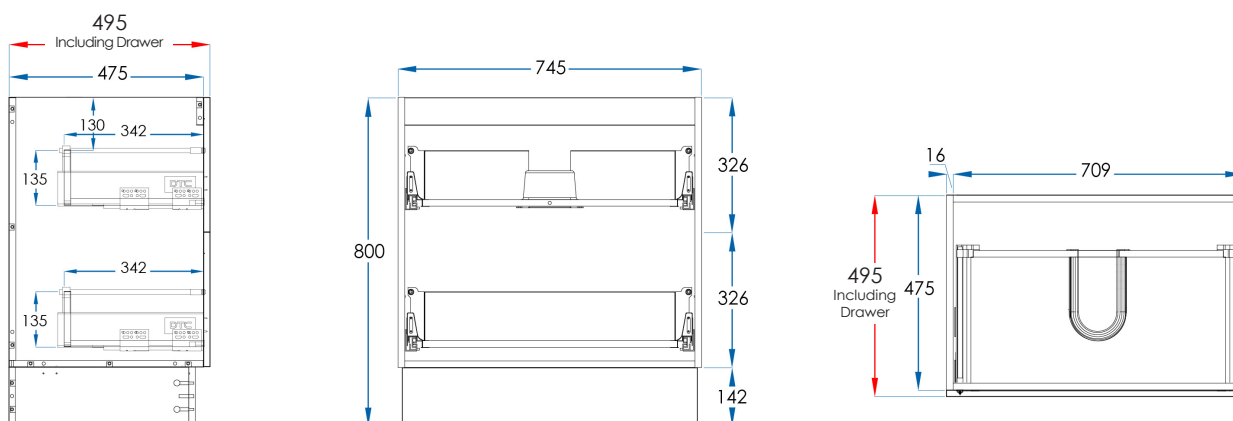

## VANITY SPECS

## DRAWER SPECS

## SPECIFICATIONS

<b>Combined Size</b>	745x800x495mm (Including Drawers)
<b>Material</b>	Moisture Resistant 2 Pac with Full Length Extension Runners and Adaptive Cushioning which close gently and silently. DTC Drawer Runner Hardware.
<b>Colour/Finish</b>	Matte White cabinet + Matte White drawer front with vertical panelling.
<b>Installation</b>	Floor Mount
<b>Code</b>	VNF750-M
<b>Warranty</b>	5 Year replacement product and parts: 1 year labour
<b>Notes</b>	Tops, Handles, Tapware and Basins Sold Separately