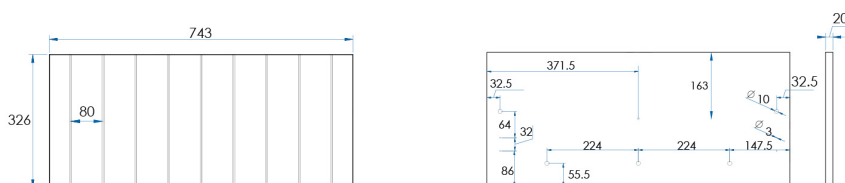

## SPECIFICATIONS

<b>Combined Size</b>	745x800x495mm (Including Drawers)
<b>Material</b>	Moisture Resistant 2 Pac with Full Length Extension Runners and Adaptive Cushioning which close gently and silently. DTC Drawer Runner Hardware.
<b>Colour/Finish</b>	Matte White cabinet + Matte White drawer front with vertical panelling.
<b>Installation</b>	Floor Mount
<b>Code</b>	VNF750-M
<b>Warranty</b>	5 Year replacement product and parts: 1 year labour
<b>Notes</b>	Tops, Handles, Tapware and Basins Sold Separately