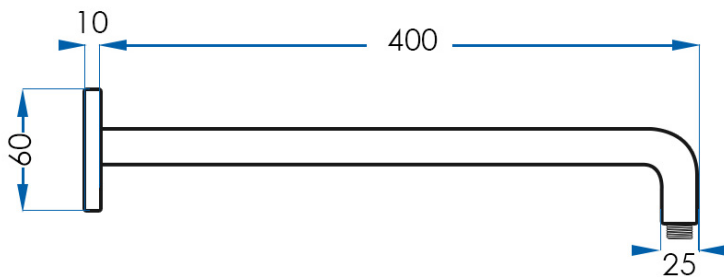

SPIN

Shower Arm Chrome

5
YEAR
WARRANTY

SPECIFICATIONS

Material	High Quality Chrome Plated Solid Brass Construction
Code	W400R-CH
Warranty	5 year replacement product or parts

CASA LUSO

Due to our policy of continuous development, all designs and measurements are intended only as a guide and are subject to change without notice. Being hand made products they are subject to a size variance E&OE. This brochure is representative of the actual products at time of printing. Please confirm all particulars before purchase. Casa Lusso recommends having the product on site before commencing rough in.