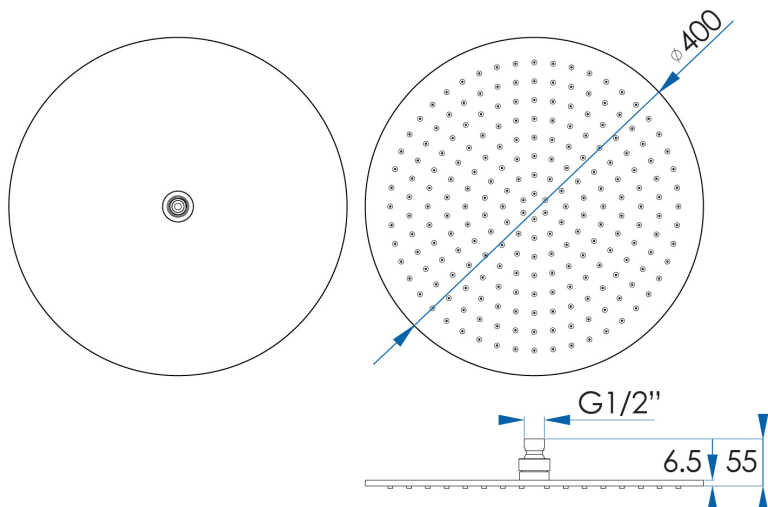

MONSOON

Round Shower Head Chrome 400mm

5
YEAR
WARRANTY

WaterMark
AS/NZS 3662
LN023083
Casa Lusso

SPECIFICATIONS

Water Consumption	WELS 3 Star, 9 litres per minute
Material	304 Stainless Steel with Mirror Finish
Warranty	5 year replacement product or parts
Code	MS400R-CH