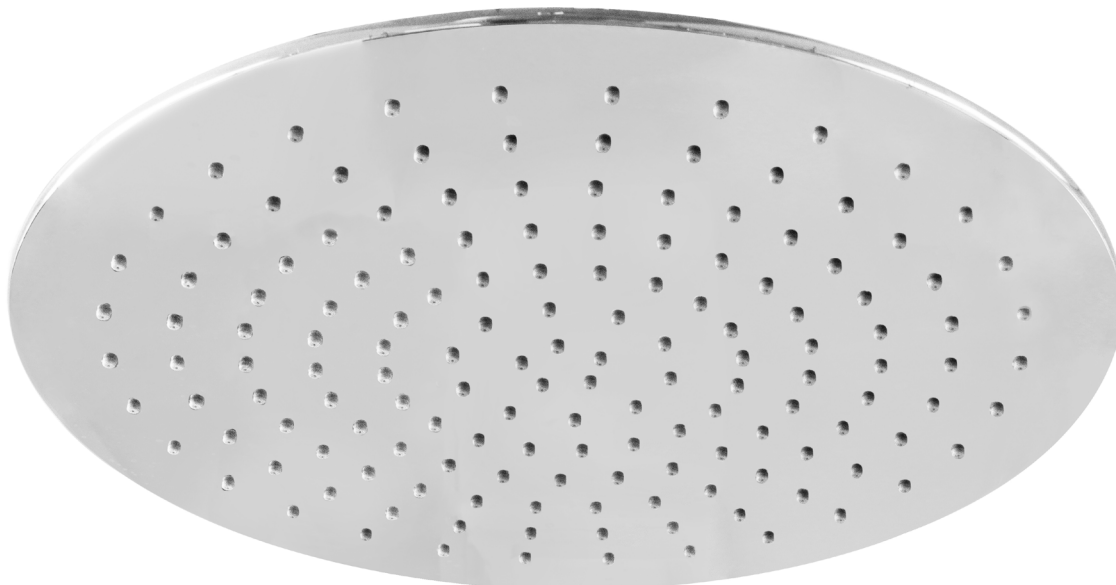

MONSOON

Round Shower Head Chrome 400mm

5
YEAR
WARRANTY

WaterMark
AS/NZS 3662
LN023083
Casa Lusso

SPECIFICATIONS

Water Consumption	WELS 3 Star, 9 litres per minute
Material	304 Stainless Steel with Mirror Finish
Warranty	5 year replacement product or parts
Code	MS400R-CH