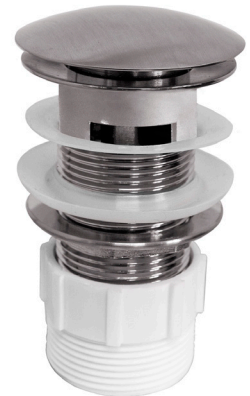

DOME POP UP WASTES

5
YEAR
WARRANTY

WITHOUT OVERFLOW

Polished Chrome finish

PUD3280-CH

Matte Black finish

PUD3280-MB

Brushed Brass finish

PUD3280-BB

Brushed Nickel finish

PUD3280-BN

WITH OVERFLOW

Polished Chrome finish

POD3280-CH

Matte Black finish

POD3280-MB

Brushed Brass finish

POD3280-BB

Brushed Nickel finish

POD3280-BN

WITHOUT OVERFLOW

Dome Waste without Overflow

Material Strong Brass Construction
Warranty 5 year replacement product or parts

WITH OVERFLOW

Dome Waste with Overflow

Material Strong Brass Construction
Warranty 5 year replacement product or parts

CASA LUSO

Due to our policy of continuous development, all designs and measurements are intended only as a guide and are subject to change without notice. Being hand made products they are subject to a size variance E&OE. This brochure is representative of the actual products at time of printing. Please confirm all particulars before purchase. Casa Lusso recommends having the product on site before commencing rough in.