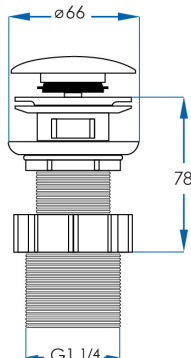

Brushed Brass finish

POD3280-BB

Brushed Nickel finish

POD3280-BN

WITHOUT OVERFLOW

Dome Waste without Overflow

Material Strong Brass Construction
Warranty 5 year replacement product or parts

WITH OVERFLOW