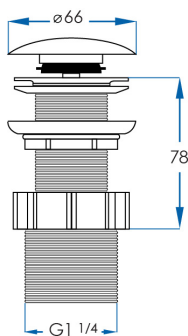

Brushed Brass finish

POD3280-BB

Brushed Nickel finish

POD3280-BN

WITHOUT OVERFLOW

Dome Waste without Overflow

Material Strong Brass Construction
Warranty 5 year replacement product or parts

WITH OVERFLOW