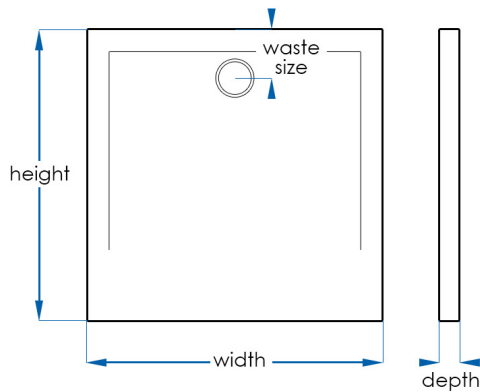

SMC

Self Supporting Shower Base

7
YEAR
WARRANTY

CODE	HEIGHT	WIDTH	DEPTH	WASTE SIZE
SMC9090	900	900	40	150mm
SMC12090	900	1200	40	150mm

SPECIFICATIONS

Material: Sheet Material Compound

Finish: Gloss White

Warranty: 7 year replacement product or parts