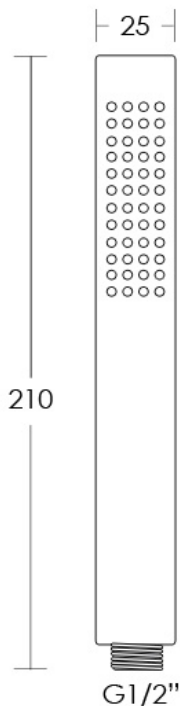

# MODO

Hand Shower Matte Black

**2**  
YEAR  
WARRANTY

**WaterMark**  
AS/NZS 3662  
LN023083  
Casa Lusso

## SPECIFICATIONS

<b>Water Consumption</b>	WELS 3 Star, 9 litres per minute
<b>Material</b>	Solid Brass construction with matte black finish
<b>Code</b>	MODO-MB
<b>Warranty</b>	2 year replacement product or parts