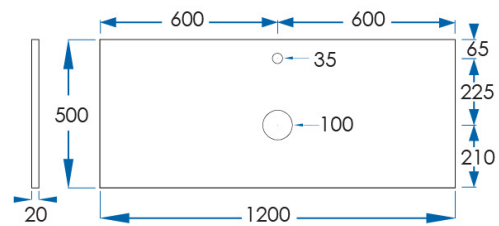

PURE WHITE

20mm Thick Stone Top 1200mm

5
YEAR
WARRANTY

Without Cut Outs Code: PWS1220

With Cut Outs Code: PWS1220-C

SPECIFICATIONS

Size	1200x500x20mm
Material	20mm Highly Polished Engineered Quartz Stone
Colour	White. Light neutral tones with micro flecks of natural quartz chips
Includes	Stone Top only
Warranty	5 Year replacement product
Notes	Pure White Stone Tops are available without or with cut outs Suits Highgrove Bathrooms Vanities (500mm deep)

CASA LUSSO

Available at **hbj** Highgrove Bathrooms.com.au

Due to our policy of continuous development, all designs and measurements are intended only as a guide and are subject to change without notice. Being hand made products they are subject to a size variance E&OE. This brochure is representative of the actual products at time of printing. Please confirm all particulars before purchase. Casa Lusso recommends having the product on site before commencing rough in. For our own established efforts supporting environmental and health preservation all of our Vanities are made to the commercially recognised E1 Standard.