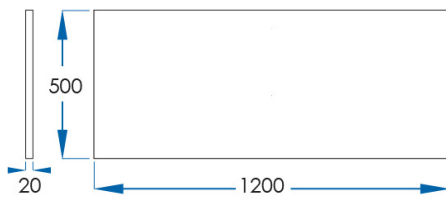

PURE WHITE

20mm Thick Stone Top 1200mm

5
YEAR
WARRANTY

Without Cut Outs Code: PWS1220

With Cut Outs Code: PWS1220-C

SPECIFICATIONS

Size	1200x500x20mm
Material	20mm Highly Polished Engineered Quartz Stone
Colour	White. Light neutral tones with micro flecks of natural quartz chips
Includes	Stone Top only
Warranty	5 Year replacement product
Notes	Pure White Stone Tops are available without or with cut outs Suits Highgrove Bathrooms Vanities (500mm deep)