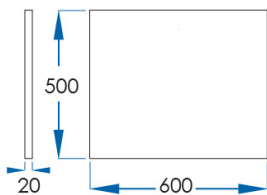

PURE WHITE

20mm Thick Stone Top 600mm

5
YEAR
WARRANTY

Without Cut Outs **Code:** PWS620

With Cut Outs **Code:** PWS620-C

SPECIFICATIONS

| | |
|-----------------|---|
| Size | 600x500x20mm |
| Material | 20mm Highly Polished Engineered Quartz Stone |
| Colour | White. Light neutral tones with micro flecks of natural quartz chips |
| Includes | Stone Top only |
| Warranty | 5 Year replacement product |
| Notes | Pure White Stone Tops are available without or with cut outs Suits Highgrove Bathrooms Vanities (500mm deep) |