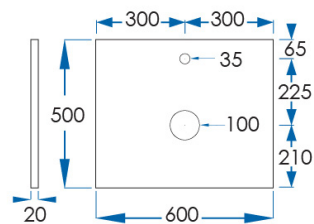

PURE WHITE

20mm Thick Stone Top 600mm

5
YEAR
WARRANTY

Without Cut Outs **Code:** PWS620

With Cut Outs **Code:** PWS620-C

SPECIFICATIONS

| | |
|-----------------|---|
| Size | 600x500x20mm |
| Material | 20mm Highly Polished Engineered Quartz Stone |
| Colour | White. Light neutral tones with micro flecks of natural quartz chips |
| Includes | Stone Top only |
| Warranty | 5 Year replacement product |
| Notes | Pure White Stone Tops are available without or with cut outs Suits Highgrove Bathrooms Vanities (500mm deep) |