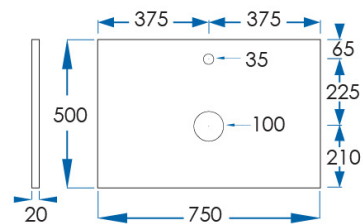

# PURE WHITE

20mm Thick Stone Top 750mm

**5**  
YEAR  
WARRANTY

Without Cut Outs **Code:** PWS720

With Cut Outs **Code:** PWS720-C

## SPECIFICATIONS

<b>Size</b>	750x500x20mm
<b>Material</b>	20mm Highly Polished Engineered Quartz Stone
<b>Colour</b>	White. Light neutral tones with micro flecks of natural quartz chips
<b>Includes</b>	Stone Top only
<b>Warranty</b>	5 Year replacement product
<b>Notes</b>	Pure White Stone Tops are available without or with cut outs Suits Highgrove Bathrooms Vanities (500mm deep)