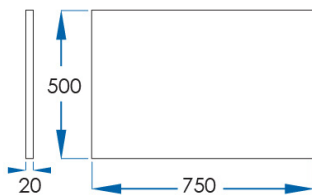

# PURE WHITE

20mm Thick Stone Top 750mm

**5**  
YEAR  
WARRANTY

Without Cut Outs **Code:** PWS720

With Cut Outs **Code:** PWS720-C

## SPECIFICATIONS

<b>Size</b>	750x500x20mm
<b>Material</b>	20mm Highly Polished Engineered Quartz Stone
<b>Colour</b>	White. Light neutral tones with micro flecks of natural quartz chips
<b>Includes</b>	Stone Top only
<b>Warranty</b>	5 Year replacement product
<b>Notes</b>	Pure White Stone Tops are available without or with cut outs Suits Highgrove Bathrooms Vanities (500mm deep)