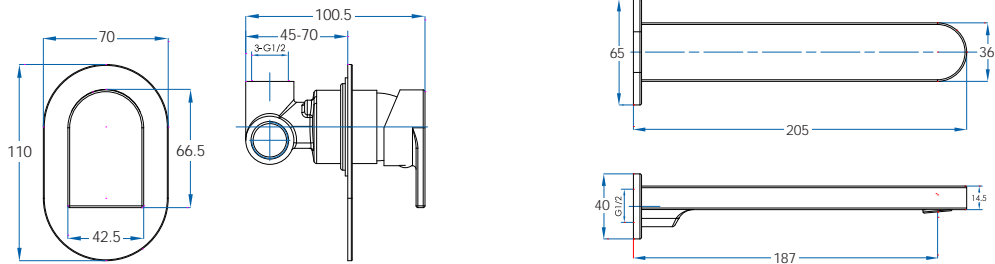

tapware

OLLIE Mini Basin Mixer
 WELS 6 Star, 4.5 litres per minute
 OL100-CH / OL100-MB / OL100-BN

OLLIE Midi Basin Mixer
 WELS 6 Star, 4.5 litres per minute
 OL105-CH / OL105-MB / OL105-BN

OLLIE Tall Basin Mixer
 WELS 6 Star, 4.5 litres per minute
 OL110-CH / OL110-MB / OL110-BN

OLLIE In Wall Mixer & 195mm Spout Set
 WELS 6 Star, 4.5 litres per minute
 OL131-CH / OL131-MB / OL131-BN

OLLIE In Wall Mixer Set
OL141-CH / OL141-MB / OL141-BN

OLLIE In Wall Bath Spout
OL090-CH / OL090-MB / OL090-BN