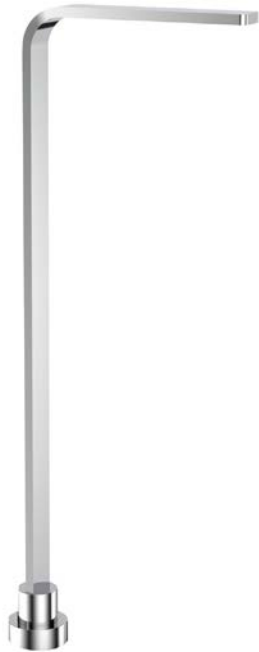

**OLLIE Mini Basin Mixer
Brushed Nickel**
WELS 6 Star, 4.5 litres per minute
OL100-BN

**OLLIE In Wall Mixer & 195mm Spout Set
Brushed Nickel**
WELS 6 Star, 4.5 litres per minute
OL131-BN

**OLLIE Midi Basin Mixer
Brushed Nickel**
WELS 6 Star, 4.5 litres per minute
OL105-BN

**OLLIE In Wall Bath Spout
Brushed Nickel**
OL090-BN

**OLLIE Tall Basin Mixer
Brushed Nickel**
WELS 6 Star, 4.5 litres per minute
OL110-BN

**OLLIE In Wall Mixer Set
Brushed Nickel**
OL141-BN

Ollie freestanding bath spout

tapware

**OLLIE Freestanding Bath Spout
Chrome**
OL145-CH

**OLLIE Freestanding Bath Spout
Matte Black**
OL145-MB

**OLLIE Freestanding Bath Spout
Brushed Nickel**
OL145-BN

**OLLIE Freestanding Bath Spout
Brushed Brass**
OL145-BB