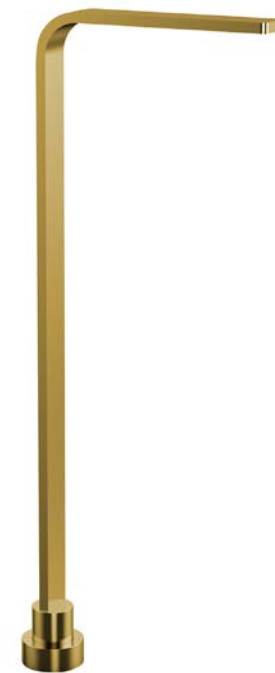

**OLLIE In Wall Bath Spout
Brushed Nickel**
OL090-BN

**OLLIE Tall Basin Mixer
Brushed Nickel**
WELS 6 Star, 4.5 litres per minute
OL110-BN

**OLLIE In Wall Mixer Set
Brushed Nickel**
OL141-BN

Ollie freestanding bath spout

tapware

**OLLIE Freestanding Bath Spout
Chrome**
OL145-CH

**OLLIE Freestanding Bath Spout
Matte Black**
OL145-MB

**OLLIE Freestanding Bath Spout
Brushed Nickel**
OL145-BN

**OLLIE Freestanding Bath Spout
Brushed Brass**
OL145-BB