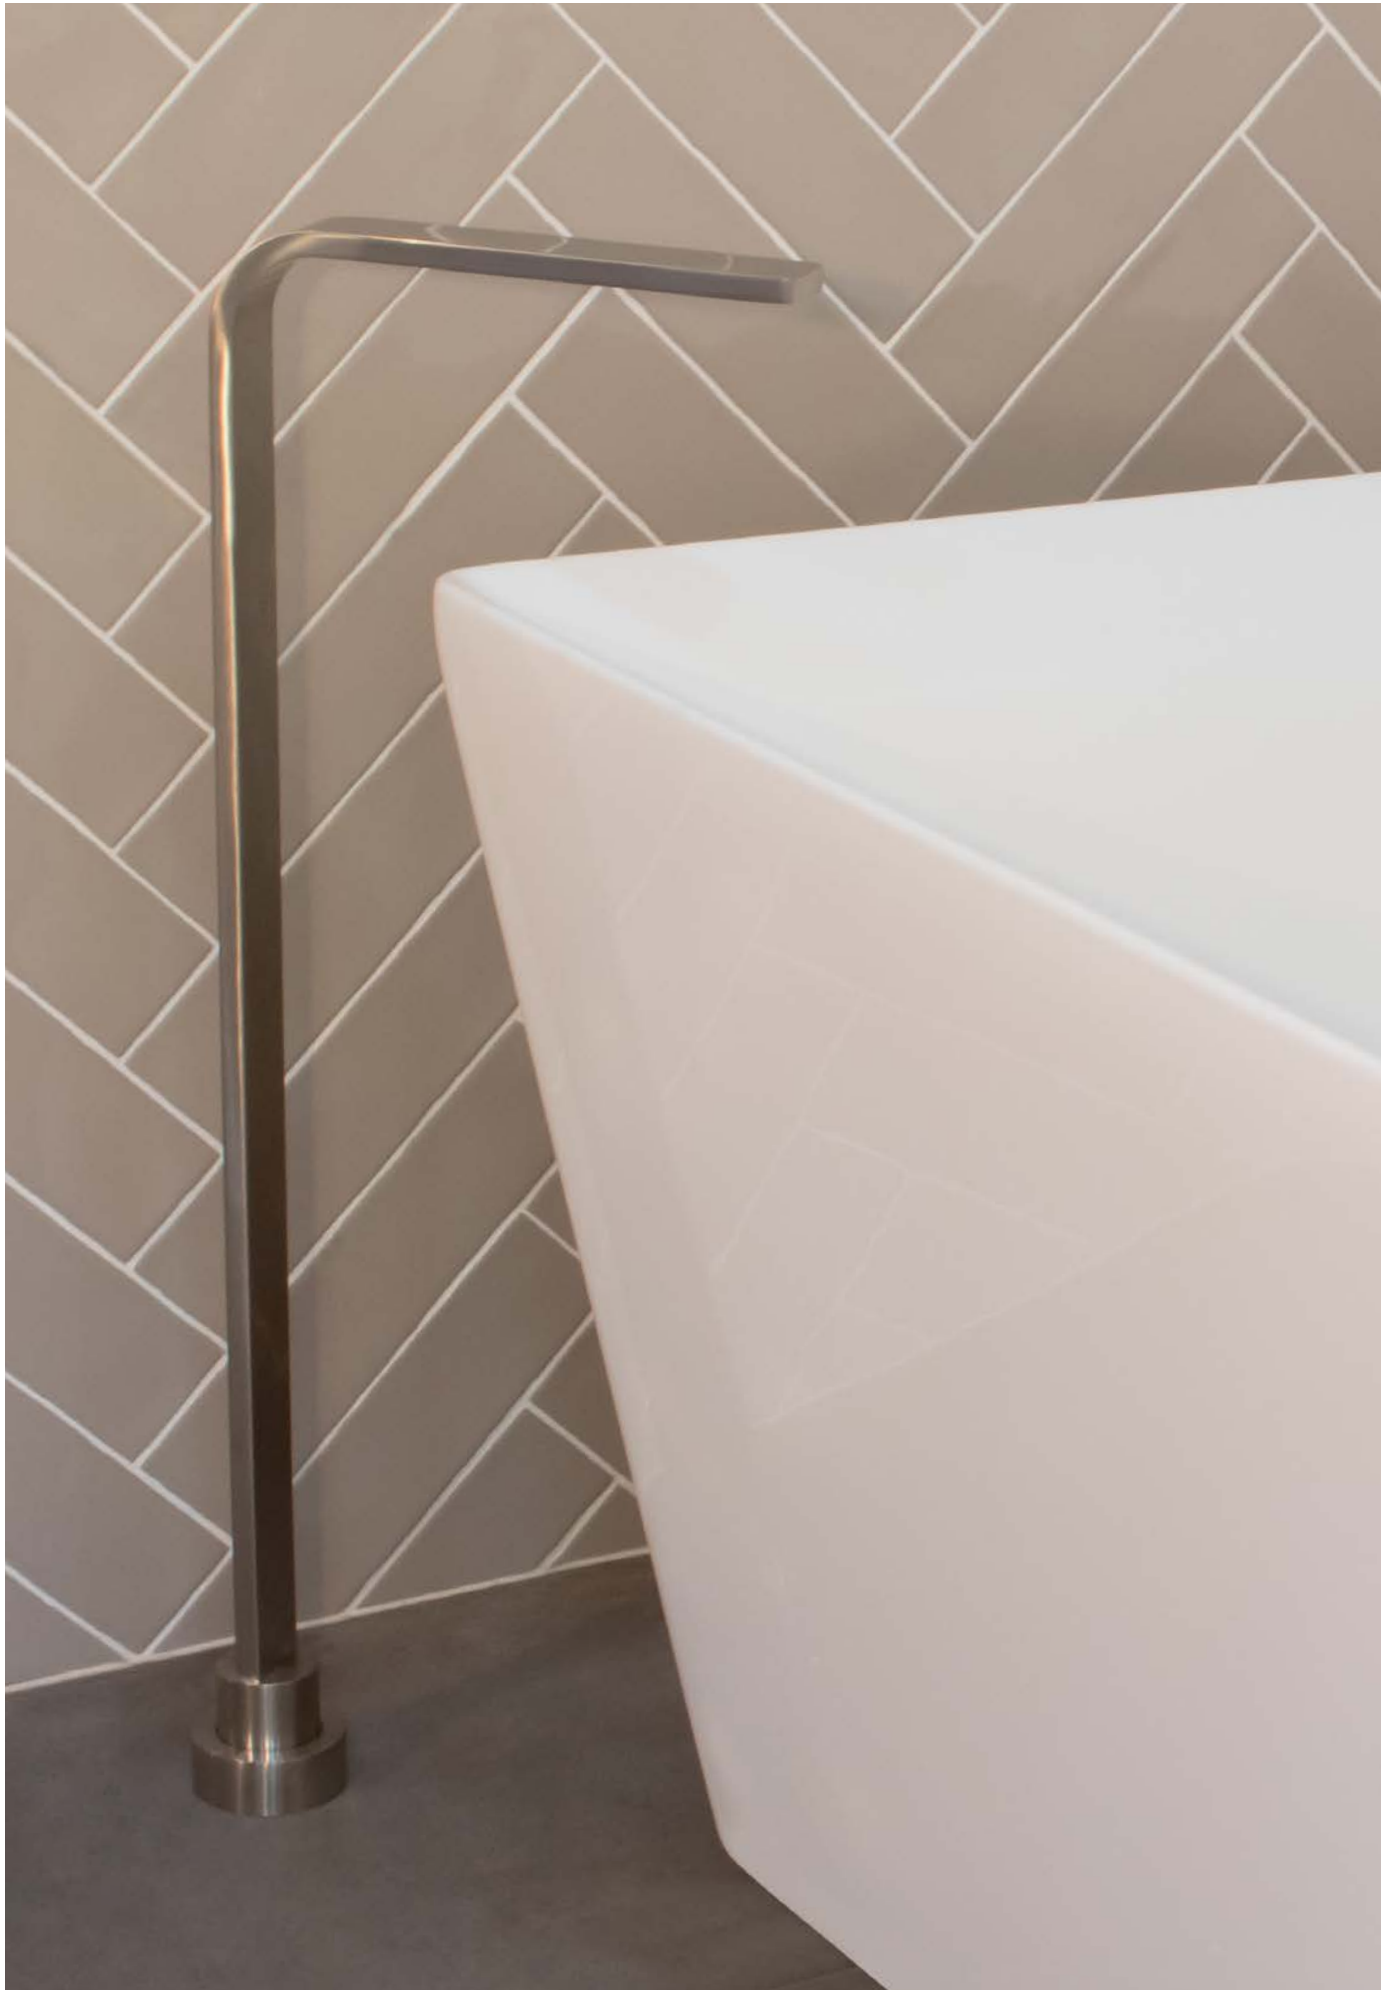

**OLLIE In Wall Bath Spout
Brushed Nickel**
OL090-BN

**OLLIE Tall Basin Mixer
Brushed Nickel**
WELS 6 Star, 4.5 litres per minute
OL110-BN

**OLLIE In Wall Mixer Set
Brushed Nickel**
OL141-BN

Ollie freestanding bath spout