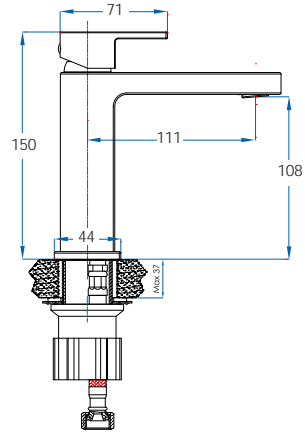

OLLIE Midi Basin Mixer
WELS 6 Star, 4.5 litres per minute
OL105-CH / OL105-MB / OL105-BN