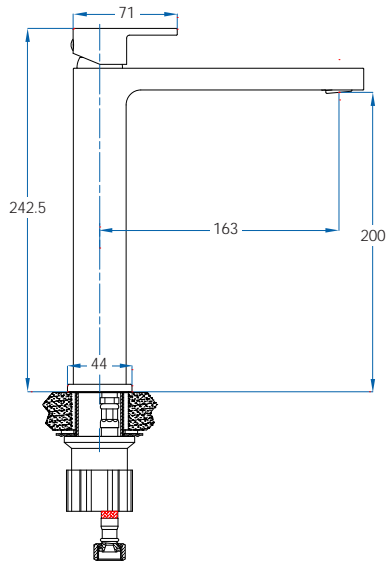

OLLIE Tall Basin Mixer
WELS 6 Star, 4.5 litres per minute
OL110-CH / OL110-MB / OL110-BN