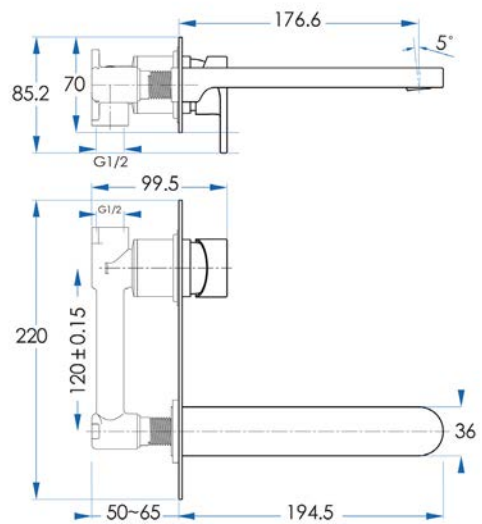

tapware

OLLIE Mini Basin Mixer
 WELS 6 Star, 4.5 litres per minute
 OL100-CH / OL100-MB / OL100-BN

OLLIE Midi Basin Mixer
 WELS 6 Star, 4.5 litres per minute
 OL105-CH / OL105-MB / OL105-BN

OLLIE Tall Basin Mixer
 WELS 6 Star, 4.5 litres per minute
 OL110-CH / OL110-MB / OL110-BN

OLLIE In Wall Mixer & 195mm Spout Set
 WELS 6 Star, 4.5 litres per minute
 OL131-CH / OL131-MB / OL131-BN

OLLIE In Wall Mixer Set
OL141-CH / OL141-MB / OL141-BN

OLLIE In Wall Bath Spout
OL090-CH / OL090-MB / OL090-BN