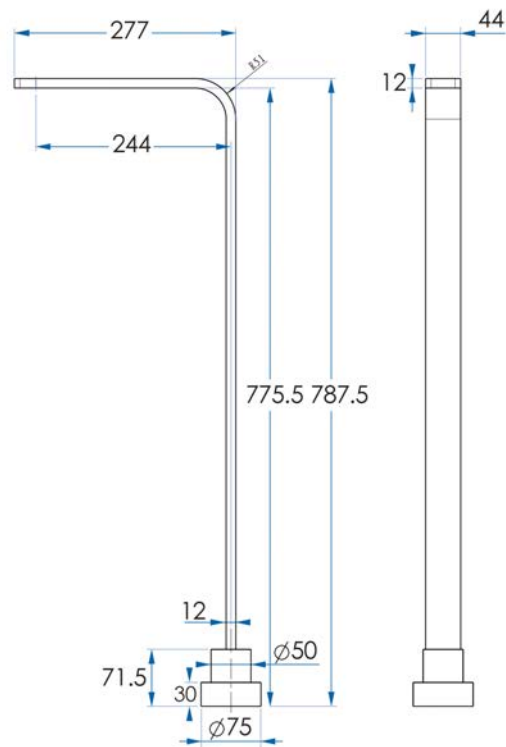

tapware

OLLIE Mini Basin Mixer
 WELS 6 Star, 4.5 litres per minute
 OL100-CH / OL100-MB / OL100-BN

OLLIE Midi Basin Mixer
 WELS 6 Star, 4.5 litres per minute
 OL105-CH / OL105-MB / OL105-BN

OLLIE Tall Basin Mixer
 WELS 6 Star, 4.5 litres per minute
 OL110-CH / OL110-MB / OL110-BN

OLLIE In Wall Mixer & 195mm Spout Set
 WELS 6 Star, 4.5 litres per minute
 OL131-CH / OL131-MB / OL131-BN

OLLIE In Wall Mixer Set
OL141-CH / OL141-MB / OL141-BN

OLLIE In Wall Bath Spout
OL090-CH / OL090-MB / OL090-BN