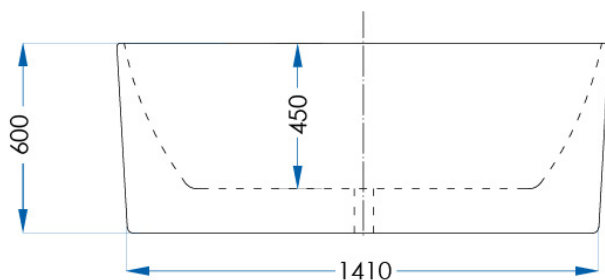

ESSENCE

Freestanding Corner Bath LHS Matte White 1500mm

7
YEAR
WARRANTY

SPECIFICATIONS

Size	1485x730mm
Height	600mm
Material	Sanitary Grade Acrylic
Waste Size	40mm
Capacity	260L
Weight	53kg
Code	ES1500L-M
Warranty	7 year replacement product (bath shell); 1 year labour
Notes	Available in Left or Right Bath Waste Sold Separately