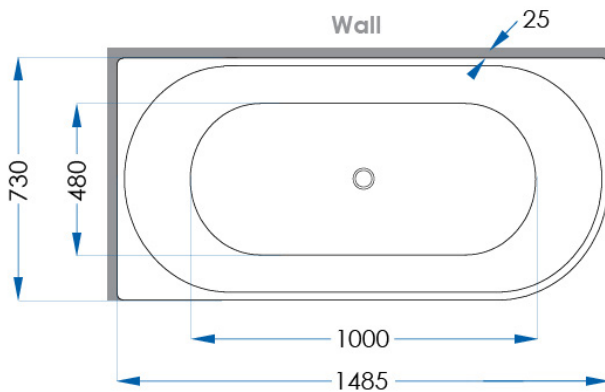

ESSENCE

Freestanding Corner Bath LHS Matte White 1500mm

7
YEAR
WARRANTY

SPECIFICATIONS

Size	1485x730mm
Height	600mm
Material	Sanitary Grade Acrylic
Waste Size	40mm
Capacity	260L
Weight	53kg
Code	ES1500L-M
Warranty	7 year replacement product (bath shell); 1 year labour
Notes	Available in Left or Right Bath Waste Sold Separately