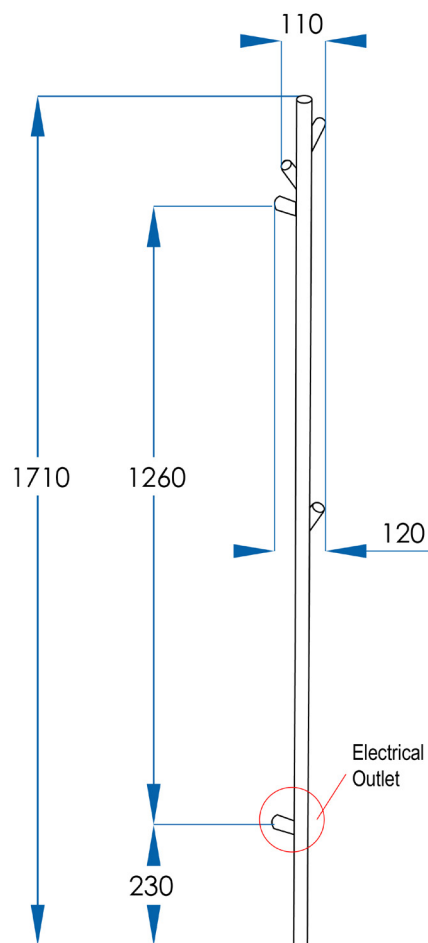

BRANCH

Heated Towel Rack Chrome

3
YEAR
WARRANTY

SPECIFICATIONS

Size	1710x120mm
Material	Stainless Steel (304)
Finish	Polished Chrome
Supply/Voltage	240V, 35W, 50HZ
Surface Temperature	40-45 °C
Installation	Plug in Cable or Concealed Hard Wired*
Compliance	IP55
Code	HE82-CH
Warranty	3 year replacement product

Available at

hb Highgrove Bathrooms
www.highgrovebathrooms.com.au

*Please note, this product must be installed by a Licenced Electrician. Failing to do so will void warranty. Towel Rail sold individually.