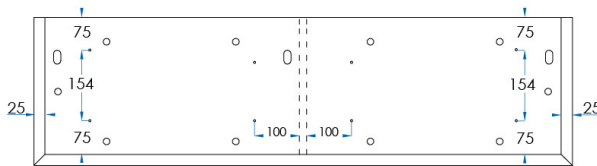

# BYRON

Blackbutt Timber Wall Hung Vanity NO TOP 1200mm

**5**  
YEAR  
WARRANTY

## SPECIFICATIONS

|                     |  |
|---------------------|--|
| <b>Size</b>         | 1190x330x495mm   |
| <b>Material</b>     | Hardwood Blackbutt Timber Veneer bathroom cabinet with Blum soft closing drawer/s and drawer divider set   |
| <b>Weight</b>       | 37kg   |
| <b>Includes</b>     | 1 x BYRON Blackbutt Timber Wall Hung Vanity 1200mm   |
| <b>Installation</b> | Wall Mount   |
| <b>Code</b>         | BYW1200B-T   |
| <b>Warranty</b>     | 5 Year replacement product and parts: 1 year labour  |
| <b>Disclaimer</b>   | This product is comprised of natural materials. Each piece is unique to the next and will have colour variations including knots, texture and grain variations that will vary between each piece. Please be aware your product may not appear as per the image shown online or displayed in-store. |