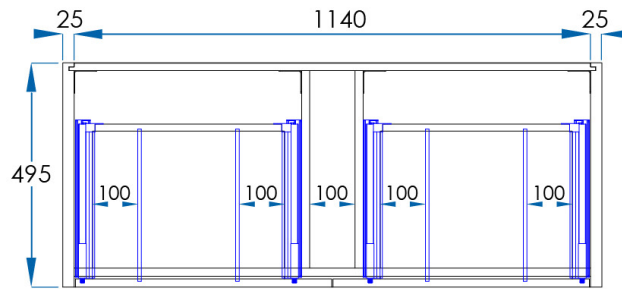

# BYRON

Blackbutt Timber Wall Hung Vanity NO TOP 1200mm

**5**  
YEAR  
WARRANTY

## SPECIFICATIONS

|                     |  |
|---------------------|--|
| <b>Size</b>         | 1190x330x495mm   |
| <b>Material</b>     | Hardwood Blackbutt Timber Veneer bathroom cabinet with Blum soft closing drawer/s and drawer divider set   |
| <b>Weight</b>       | 37kg   |
| <b>Includes</b>     | 1 x BYRON Blackbutt Timber Wall Hung Vanity 1200mm   |
| <b>Installation</b> | Wall Mount   |
| <b>Code</b>         | BYW1200B-T   |
| <b>Warranty</b>     | 5 Year replacement product and parts: 1 year labour  |
| <b>Disclaimer</b>   | This product is comprised of natural materials. Each piece is unique to the next and will have colour variations including knots, texture and grain variations that will vary between each piece. Please be aware your product may not appear as per the image shown online or displayed in-store. |