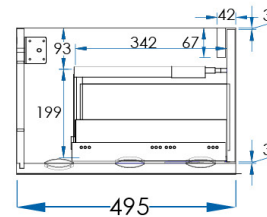

# BYRON

Blackbutt Timber Wall Hung Vanity NO TOP 1200mm

**5**  
YEAR  
WARRANTY

## SPECIFICATIONS

|                     |  |
|---------------------|--|
| <b>Size</b>         | 1190x330x495mm   |
| <b>Material</b>     | Hardwood Blackbutt Timber Veneer bathroom cabinet with Blum soft closing drawer/s and drawer divider set   |
| <b>Weight</b>       | 37kg   |
| <b>Includes</b>     | 1 x BYRON Blackbutt Timber Wall Hung Vanity 1200mm   |
| <b>Installation</b> | Wall Mount   |
| <b>Code</b>         | BYW1200B-T   |
| <b>Warranty</b>     | 5 Year replacement product and parts: 1 year labour  |
| <b>Disclaimer</b>   | This product is comprised of natural materials. Each piece is unique to the next and will have colour variations including knots, texture and grain variations that will vary between each piece. Please be aware your product may not appear as per the image shown online or displayed in-store. |