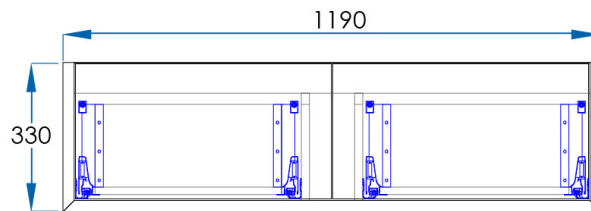

# BYRON

Blackbutt Timber Wall Hung Vanity NO TOP 1200mm

**5**  
YEAR  
WARRANTY

## SPECIFICATIONS

|                     |  |
|---------------------|--|
| <b>Size</b>         | 1190x330x495mm   |
| <b>Material</b>     | Hardwood Blackbutt Timber Veneer bathroom cabinet with Blum soft closing drawer/s and drawer divider set   |
| <b>Weight</b>       | 37kg   |
| <b>Includes</b>     | 1 x BYRON Blackbutt Timber Wall Hung Vanity 1200mm   |
| <b>Installation</b> | Wall Mount   |
| <b>Code</b>         | BYW1200B-T   |
| <b>Warranty</b>     | 5 Year replacement product and parts: 1 year labour  |
| <b>Disclaimer</b>   | This product is comprised of natural materials. Each piece is unique to the next and will have colour variations including knots, texture and grain variations that will vary between each piece. Please be aware your product may not appear as per the image shown online or displayed in-store. |