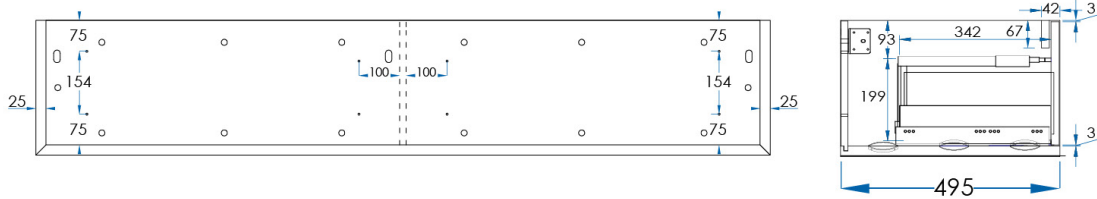

# BYRON

Blackbutt Timber Wall Hung Vanity NO TOP 1800mm

**5**  
YEAR  
WARRANTY

## SPECIFICATIONS

<b>Size</b>	1740x330x495mm
<b>Material</b>	Hardwood Blackbutt Timber Veneer bathroom cabinet with Blum soft closing drawer/s and drawer divider set
<b>Weight</b>	48kg
<b>Includes</b>	1 x BYRON Blackbutt Timber Wall Hung Vanity 1800mm
<b>Installation</b>	Wall Mount
<b>Code</b>	BYW1800B-T
<b>Warranty</b>	5 Year replacement product and parts: 1 year labour
<b>Disclaimer</b>	This product is comprised of natural materials. Each piece is unique to the next and will have colour variations including knots, texture and grain variations that will vary between each piece. Please be aware your product may not appear as per the image shown online or displayed in-store.