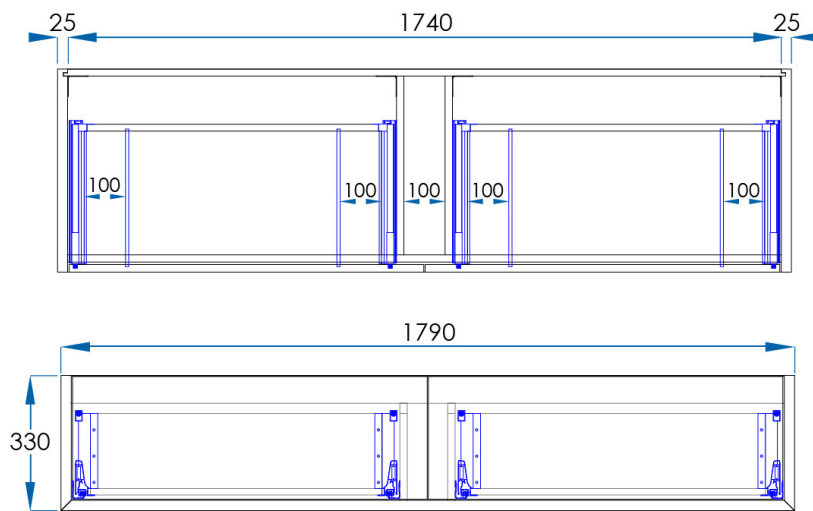

# BYRON

Blackbutt Timber Wall Hung Vanity NO TOP 1800mm

**5**  
YEAR  
WARRANTY

## SPECIFICATIONS

<b>Size</b>	1740x330x495mm
<b>Material</b>	Hardwood Blackbutt Timber Veneer bathroom cabinet with Blum soft closing drawer/s and drawer divider set
<b>Weight</b>	48kg
<b>Includes</b>	1 x BYRON Blackbutt Timber Wall Hung Vanity 1800mm
<b>Installation</b>	Wall Mount
<b>Code</b>	BYW1800B-T
<b>Warranty</b>	5 Year replacement product and parts: 1 year labour
<b>Disclaimer</b>	This product is comprised of natural materials. Each piece is unique to the next and will have colour variations including knots, texture and grain variations that will vary between each piece. Please be aware your product may not appear as per the image shown online or displayed in-store.