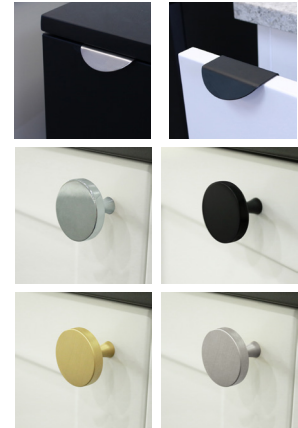

COMO

Floor Mount Vanity 900mm Timber Laminate

5
YEAR
WARRANTY

Choose from our range of handles available in-store.

Please note, all handles are sold separately.

SPECIFICATIONS

Size	895x475x800mm
Material	Moisture Resistant Timber Laminate with Soft Close Drawers and Metal Drawer Runners.
Installation	Floor Mount
Includes	Removable Kickboard
Code	CM900-T
Warranty	5 Year replacement product and parts: 1 year labour
Disclaimer	This product is comprised of natural materials. Each piece is unique to the next and will have colour variations including knots, texture and grain variations that will vary between each piece. Please be aware your product may not appear as per the image shown online or displayed in-store.

For our own established efforts supporting environmental and health preservation all of our Vanities are made to the commercially recognised E1 Standard.

CASA LUSO

Due to our policy of continuous development, all designs and measurements are intended only as a guide and are subject to change without notice. Being hand made products they are subject to a size variance E&OE. This brochure is representative of the actual products at time of printing. Please confirm all particulars before purchase. Casa Lusso recommends having the product on site before commencing rough in.