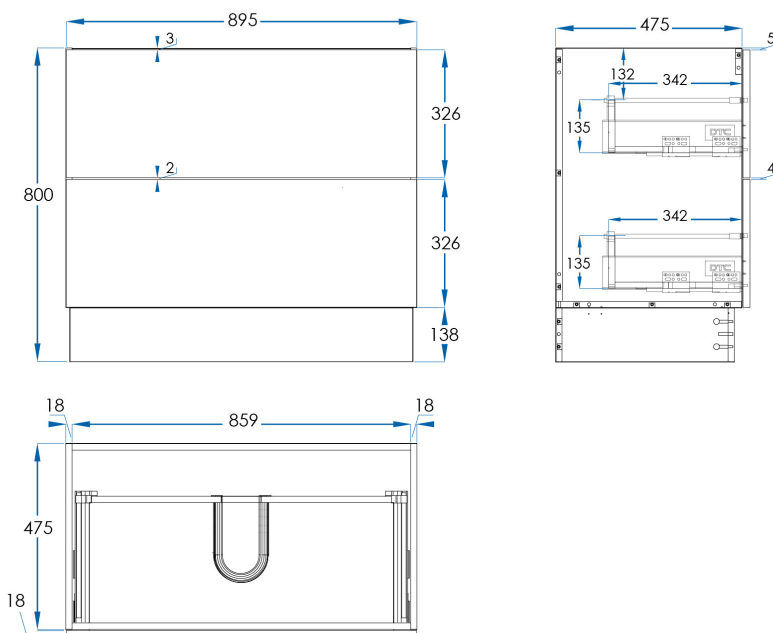

COMO

Floor Mount Vanity 900mm Timber Laminate

5
YEAR
WARRANTY

Choose from our range of handles available in-store.

Please note, all handles are sold separately.

SPECIFICATIONS

Size	895x475x800mm
Material	Moisture Resistant Timber Laminate with Soft Close Drawers and Metal Drawer Runners.
Installation	Floor Mount
Includes	Removable Kickboard
Code	CM900-T
Warranty	5 Year replacement product and parts: 1 year labour
Disclaimer	This product is comprised of natural materials. Each piece is unique to the next and will have colour variations including knots, texture and grain variations that will vary between each piece. Please be aware your product may not appear as per the image shown online or displayed in-store.

For our own established efforts supporting environmental and health preservation all of our Vanities are made to the commercially recognised E1 Standard.

CASA LUSO

Due to our policy of continuous development, all designs and measurements are intended only as a guide and are subject to change without notice. Being hand made products they are subject to a size variance E&OE. This brochure is representative of the actual products at time of printing. Please confirm all particulars before purchase. Casa Lusso recommends having the product on site before commencing rough in.