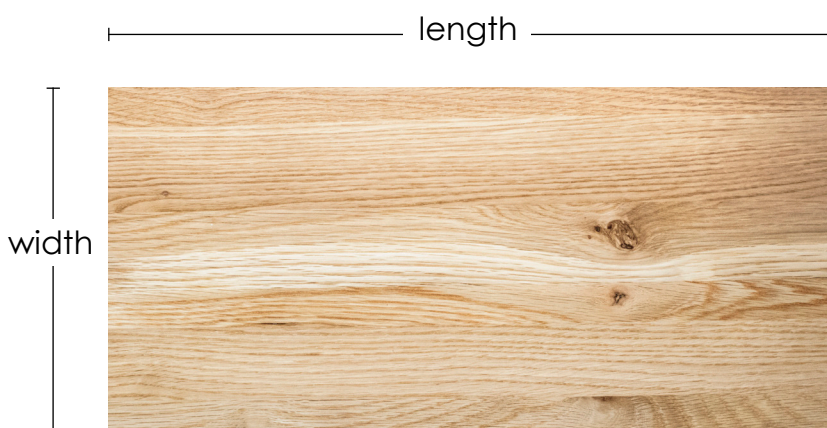

MADERA

Solid White Oak Timber Vanity Top

SPECIFICATIONS

- Material** Solid White Oak Timber
Warranty 2 year replacement product
Includes Timber Vanity top only
Notes Suits all Highgrove Bathrooms Vanities
Disclaimer This product is comprised of natural materials. Each piece is unique to the next and will have colour variations including knots, texture and grain variations that will vary between each piece. Please be aware your product may not appear as per the image shown online or displayed in-store.

CODE	LENGTH	WIDTH	DEPTH
WOT600	600mm	510mm	25mm
WOT750	750mm	510mm	25mm
WOT900	900mm	510mm	25mm
WOT1200	1200mm	510mm	25mm
WOT1500	1500mm	510mm	25mm
WOT1800	1800mm	510mm	25mm

CASA LUSO

Due to our policy of continuous development, all designs and measurements are intended only as a guide and are subject to change without notice. Being hand made products they are subject to a size variance E&OE. This brochure is representative of the actual products at time of printing. Please confirm all particulars before purchase. Casa Lusso recommends having the product on site before commencing rough in.